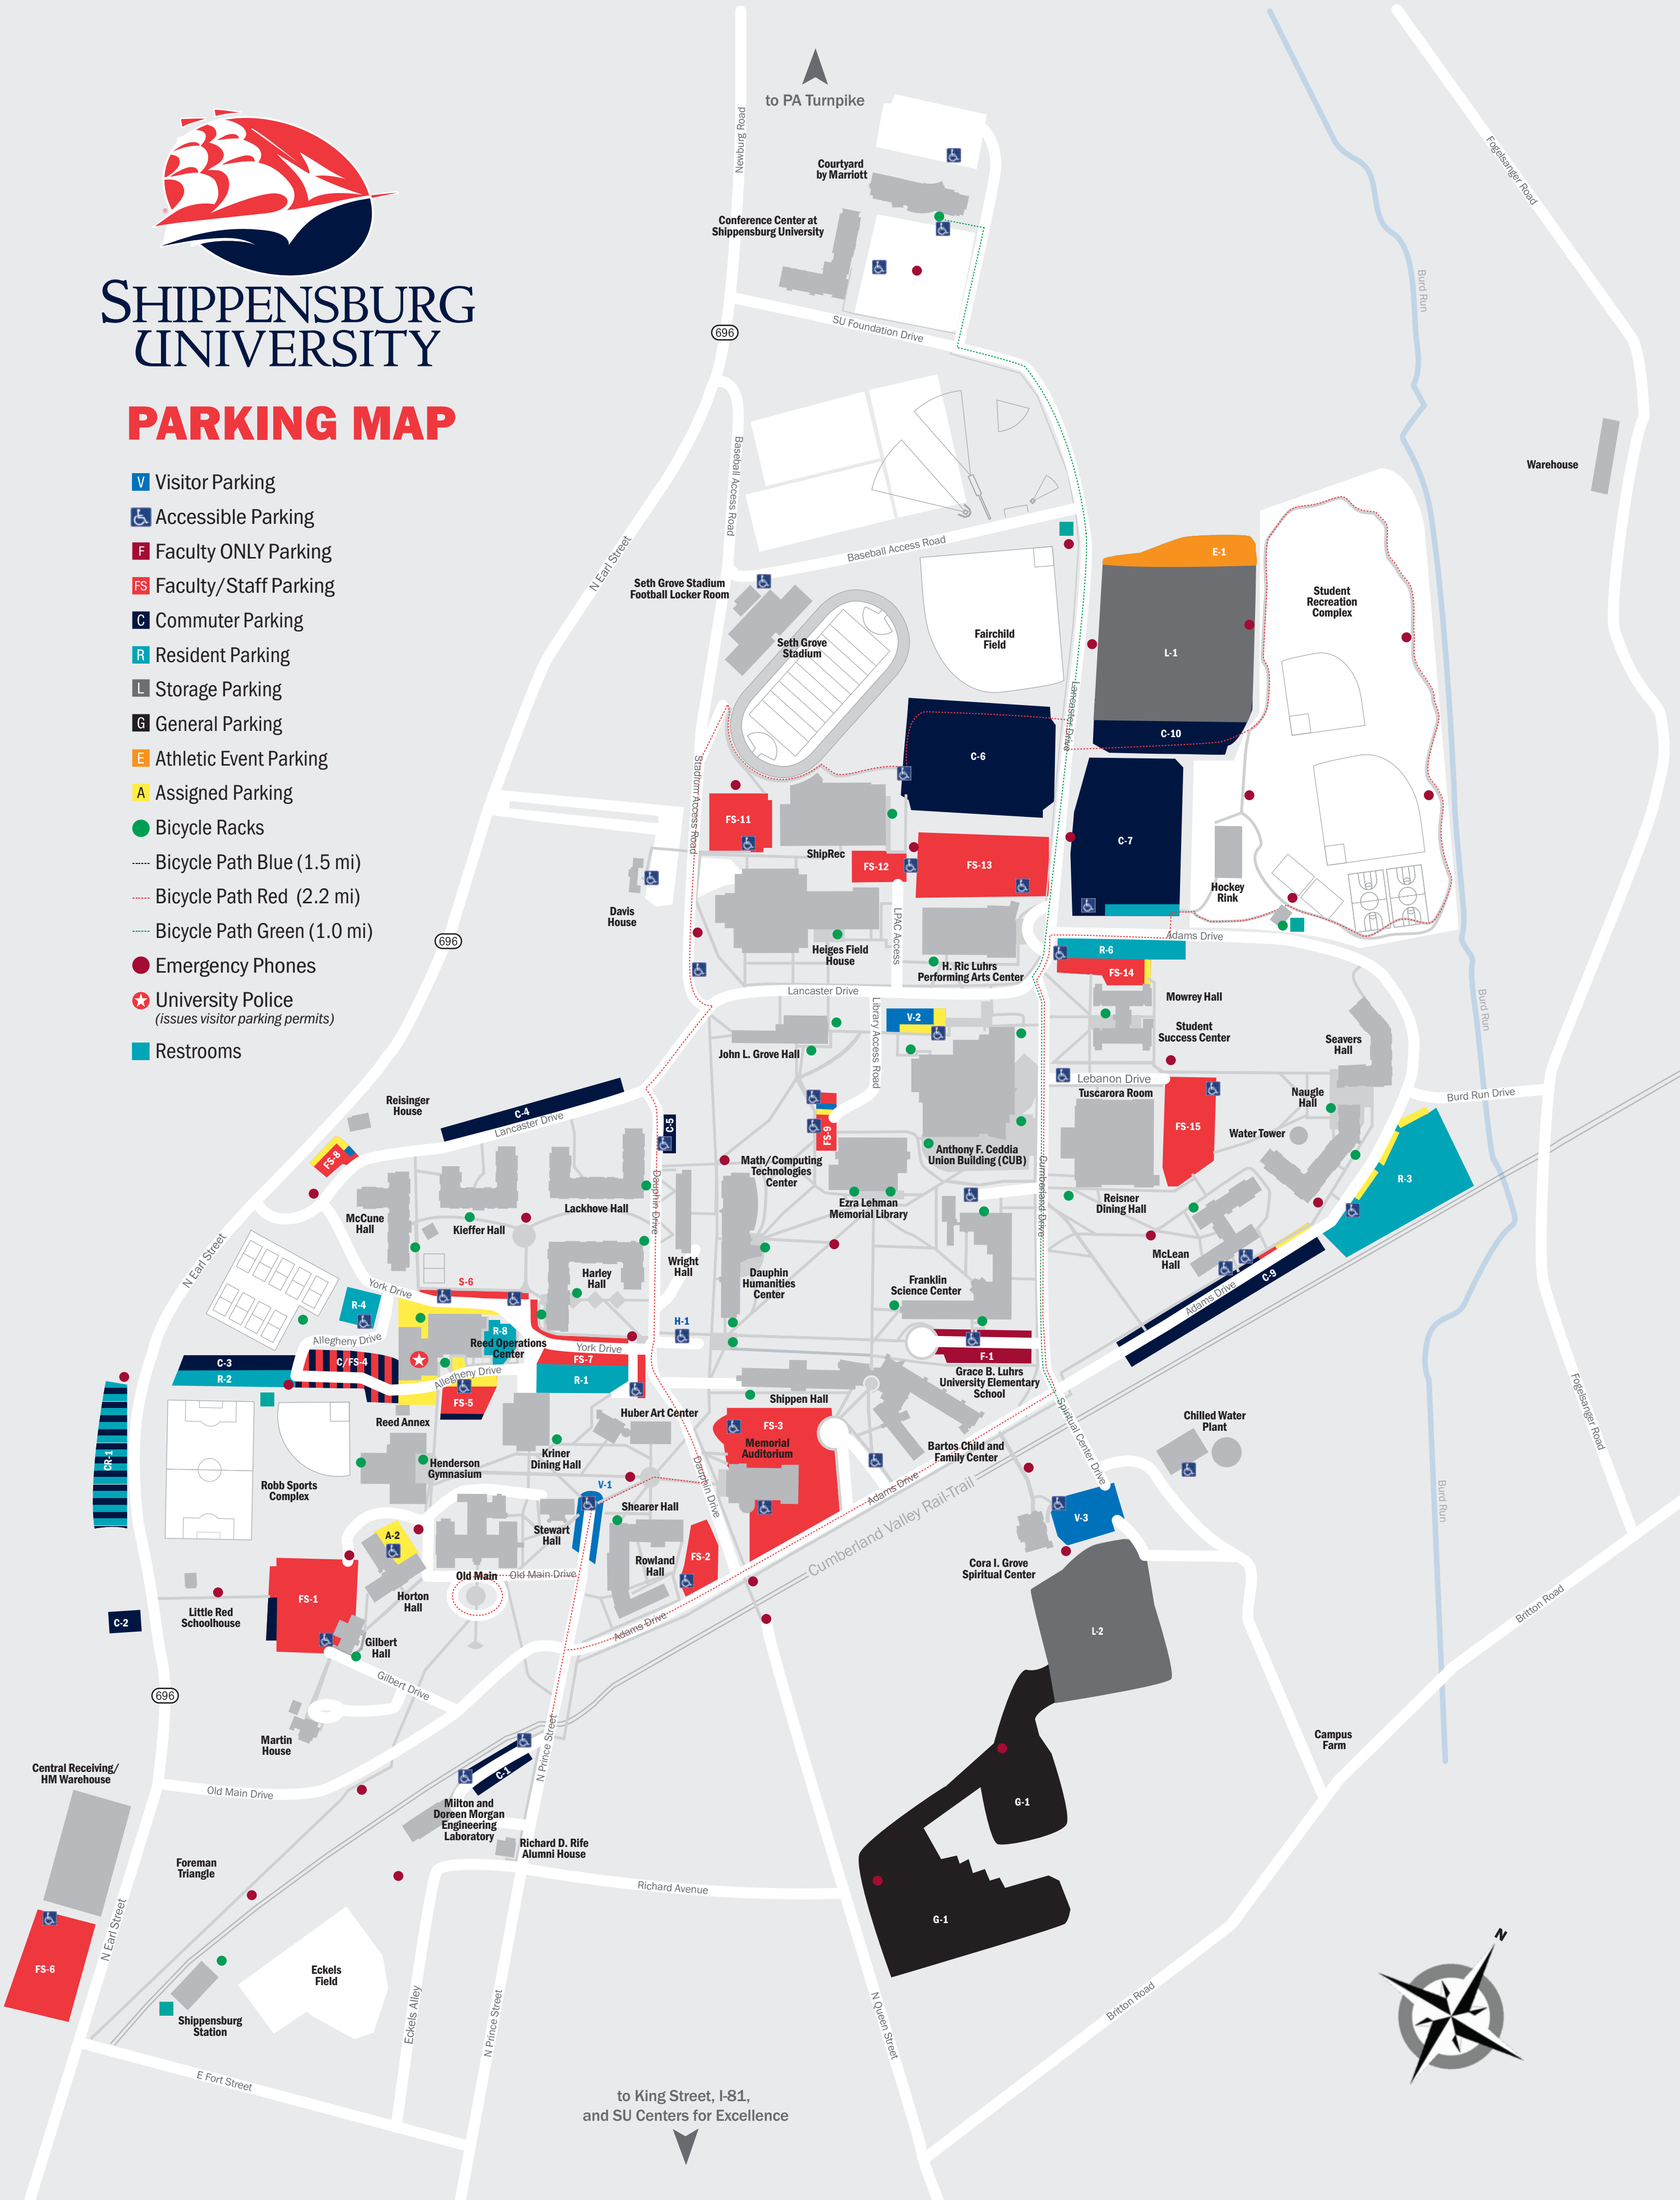

SHIPPENSBURG UNIVERSITY

PARKING MAP

- V** Visitor Parking
- ♿** Accessible Parking
- F** Faculty ONLY Parking
- FS** Faculty/Staff Parking
- C** Commuter Parking
- R** Resident Parking
- L** Storage Parking
- G** General Parking
- E** Athletic Event Parking
- A** Assigned Parking
- Bicycle Racks
- Bicycle Path Blue (1.5 mi)
- Bicycle Path Red (2.2 mi)
- Bicycle Path Green (1.0 mi)
- Emergency Phones
- ★** University Police (issues visitor parking permits)
- Restrooms

to King Street, I-81,
and SU Centers for Excellence