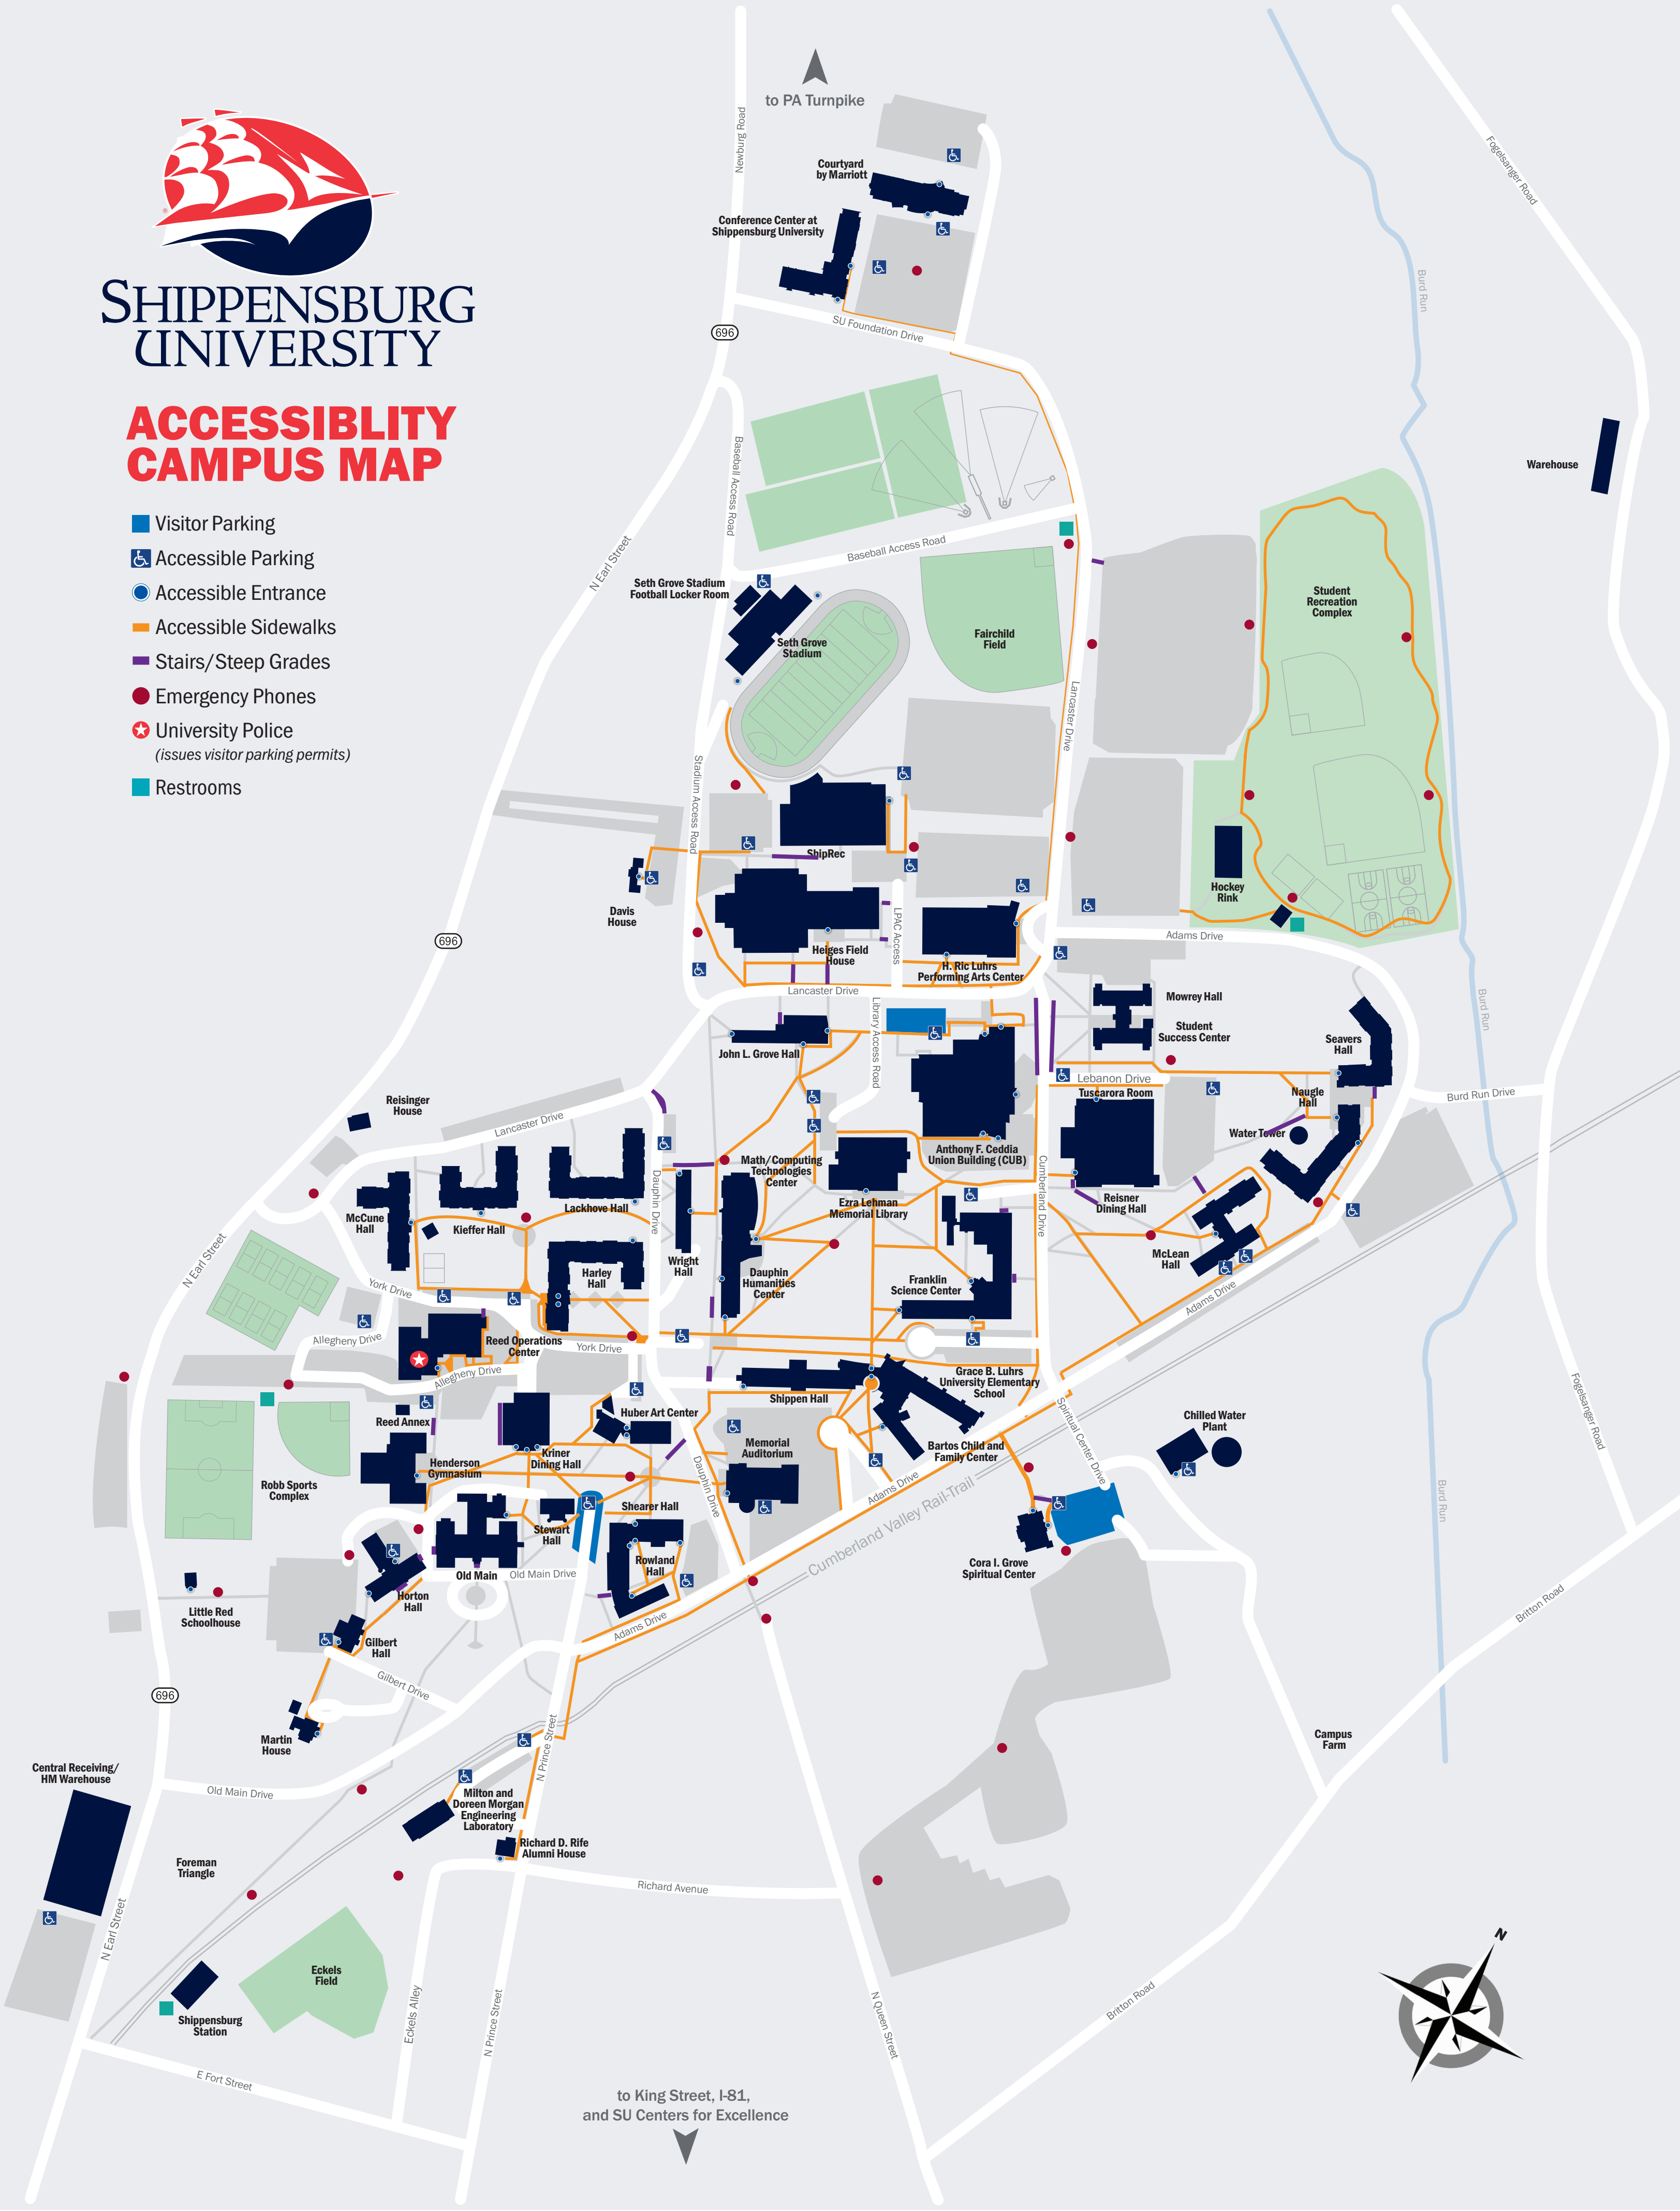

SHIPPENSBURG UNIVERSITY

ACCESSIBILITY CAMPUS MAP

- Visitor Parking
- ♿ Accessible Parking
- Accessible Entrance
- Accessible Sidewalks
- ▬ Stairs/Steep Grades
- Emergency Phones
- ★ University Police
(issues visitor parking permits)
- Restrooms

to King Street, I-81,
and SU Centers for Excellence