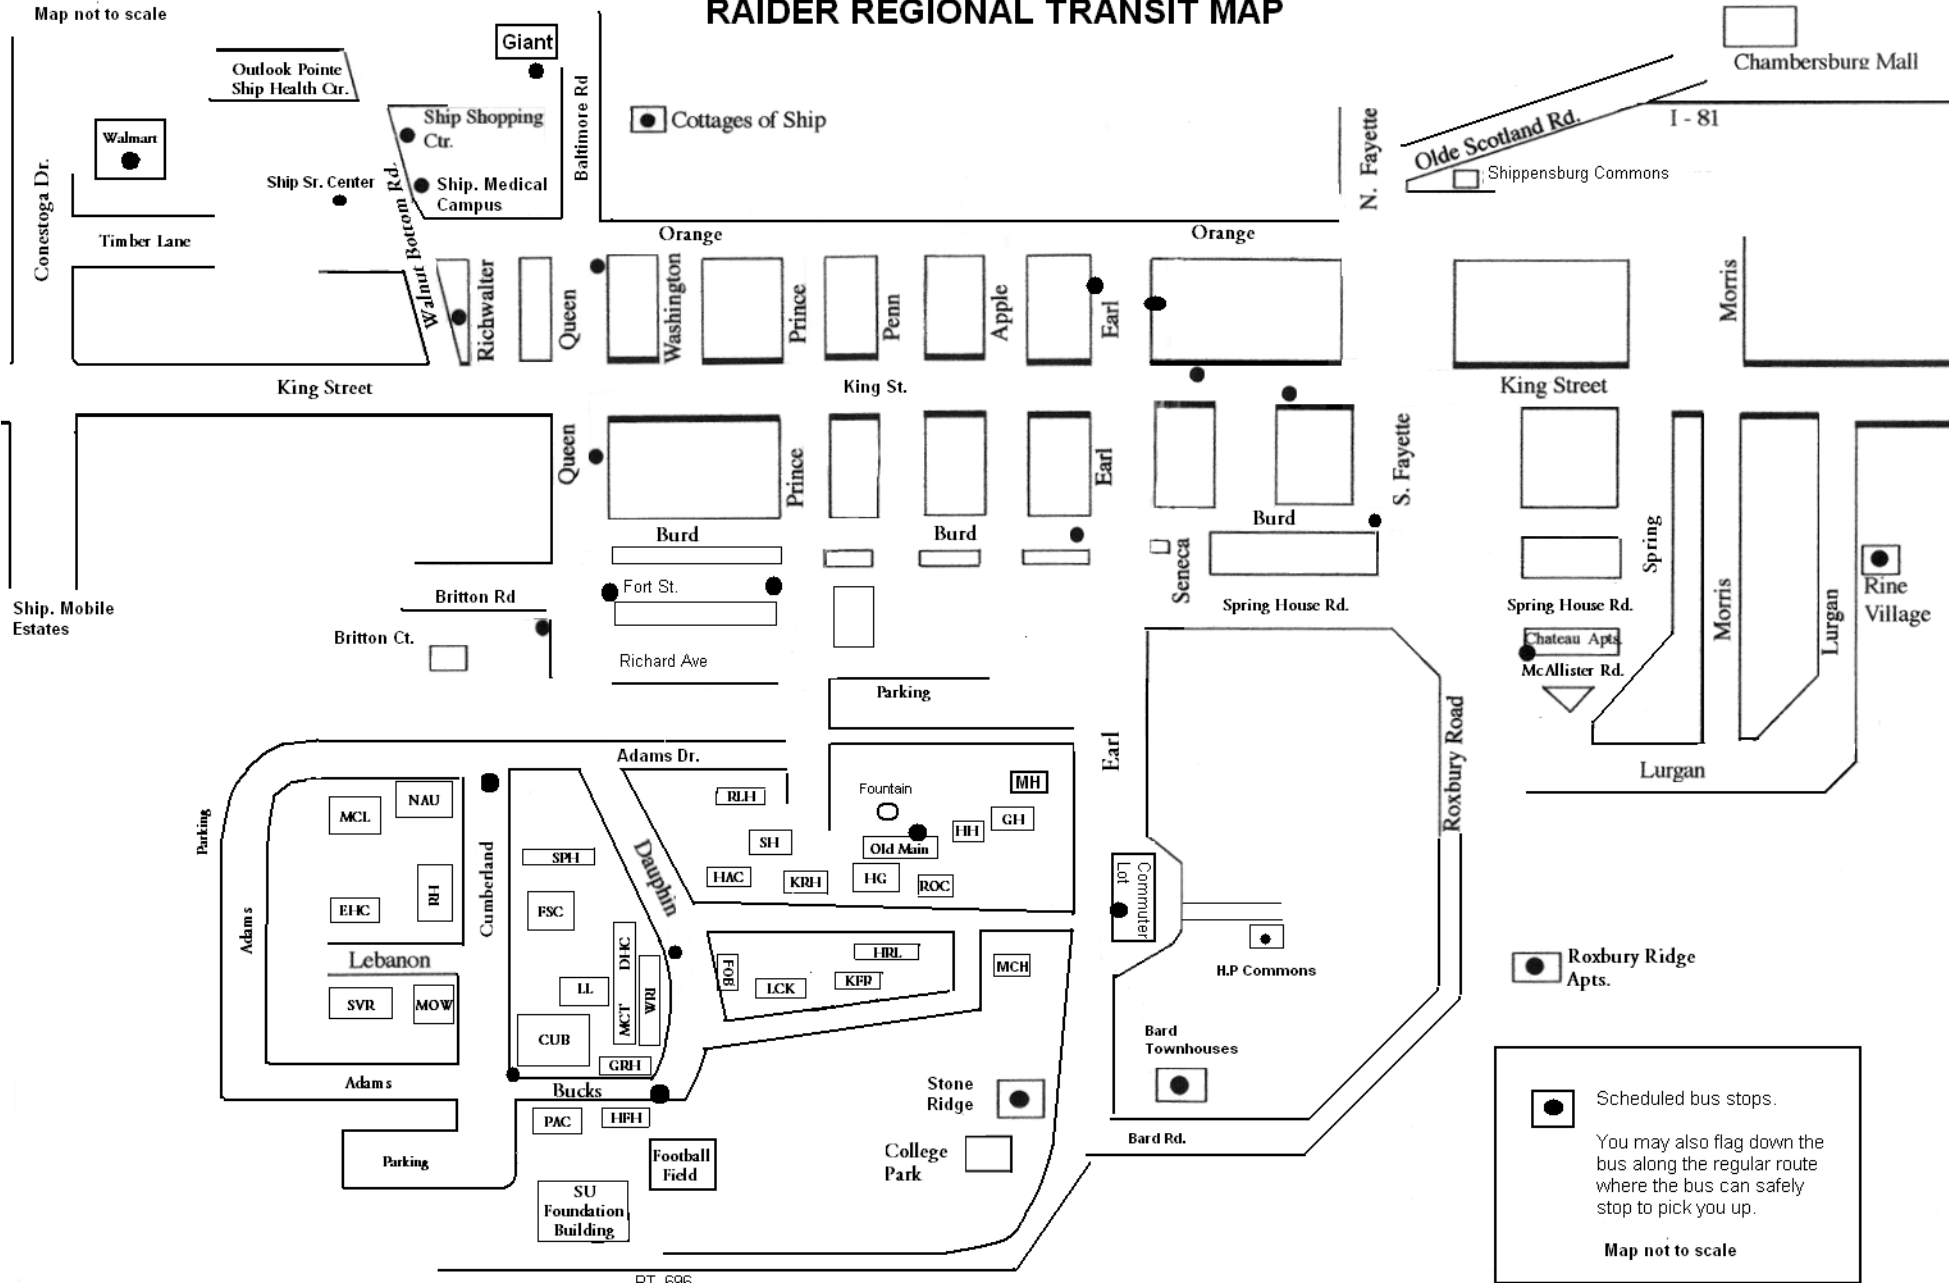

Map not to scale

# RAIDER REGIONAL TRANSIT MAP

 Scheduled bus stops.  
 You may also flag down the bus along the regular route where the bus can safely stop to pick you up.  
**Map not to scale**