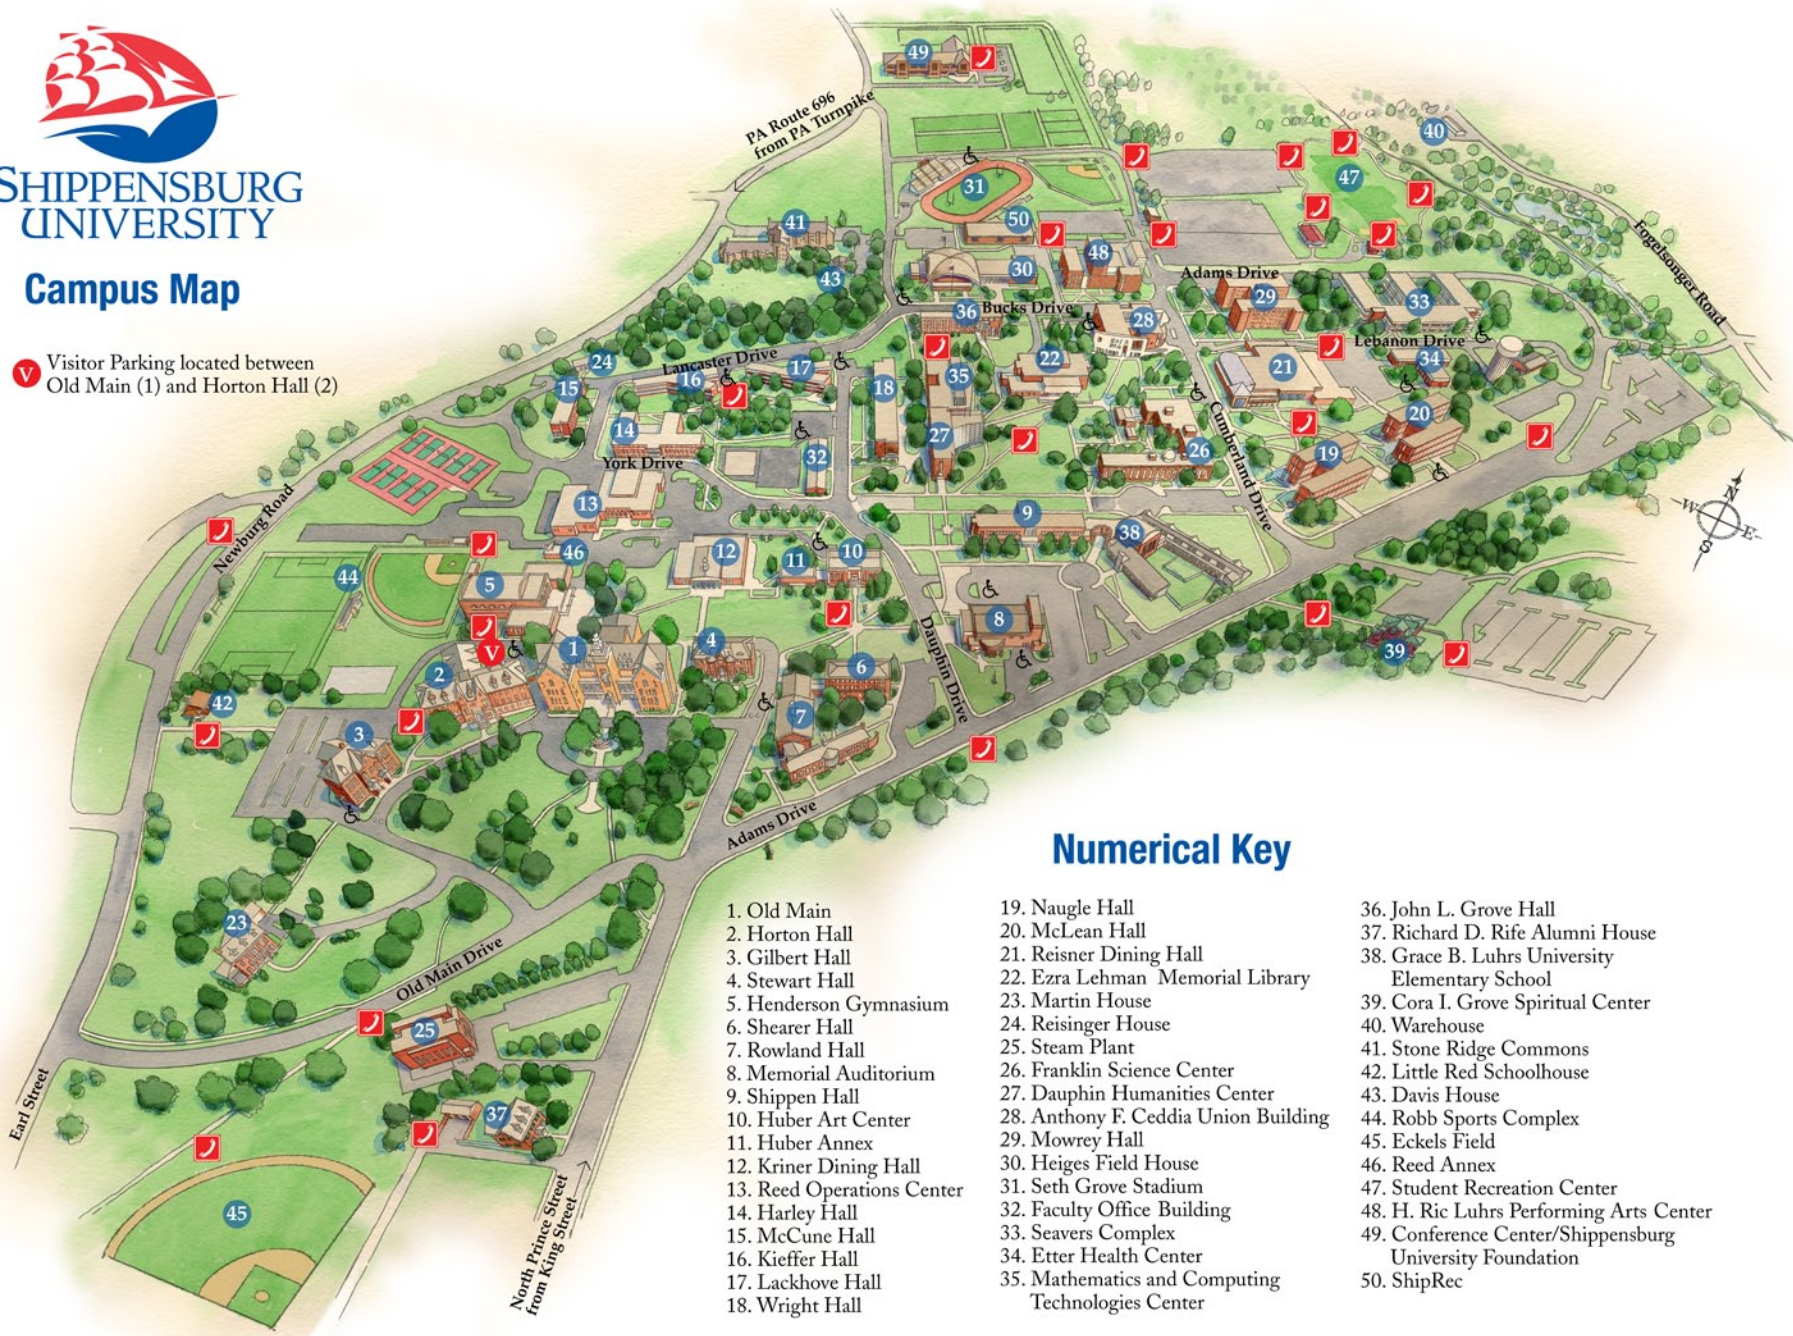

SHIPPENSBURG UNIVERSITY

Campus Map

V Visitor Parking located between Old Main (1) and Horton Hall (2)

Numerical Key

- | | | |
|----------------------------|--|---|
| 1. Old Main | 19. Naugle Hall | 36. John L. Grove Hall |
| 2. Horton Hall | 20. McLean Hall | 37. Richard D. Rife Alumni House |
| 3. Gilbert Hall | 21. Reisner Dining Hall | 38. Grace B. Luhrs University
Elementary School |
| 4. Stewart Hall | 22. Ezra Lehman Memorial Library | 39. Cora I. Grove Spiritual Center |
| 5. Henderson Gymnasium | 23. Martin House | 40. Warehouse |
| 6. Shearer Hall | 24. Reisinger House | 41. Stone Ridge Commons |
| 7. Rowland Hall | 25. Steam Plant | 42. Little Red Schoolhouse |
| 8. Memorial Auditorium | 26. Franklin Science Center | 43. Davis House |
| 9. Shippen Hall | 27. Dauphin Humanities Center | 44. Robb Sports Complex |
| 10. Huber Art Center | 28. Anthony F. Ceddia Union Building | 45. Eckels Field |
| 11. Huber Annex | 29. Mowrey Hall | 46. Reed Annex |
| 12. Kriner Dining Hall | 30. Heiges Field House | 47. Student Recreation Center |
| 13. Reed Operations Center | 31. Seth Grove Stadium | 48. H. Ric Luhrs Performing Arts Center |
| 14. Harley Hall | 32. Faculty Office Building | 49. Conference Center/Shippensburg
University Foundation |
| 15. McCune Hall | 33. Seavers Complex | 50. ShipRec |
| 16. Kieffer Hall | 34. Etter Health Center | |
| 17. Lackhove Hall | 35. Mathematics and Computing
Technologies Center | |
| 18. Wright Hall | | |