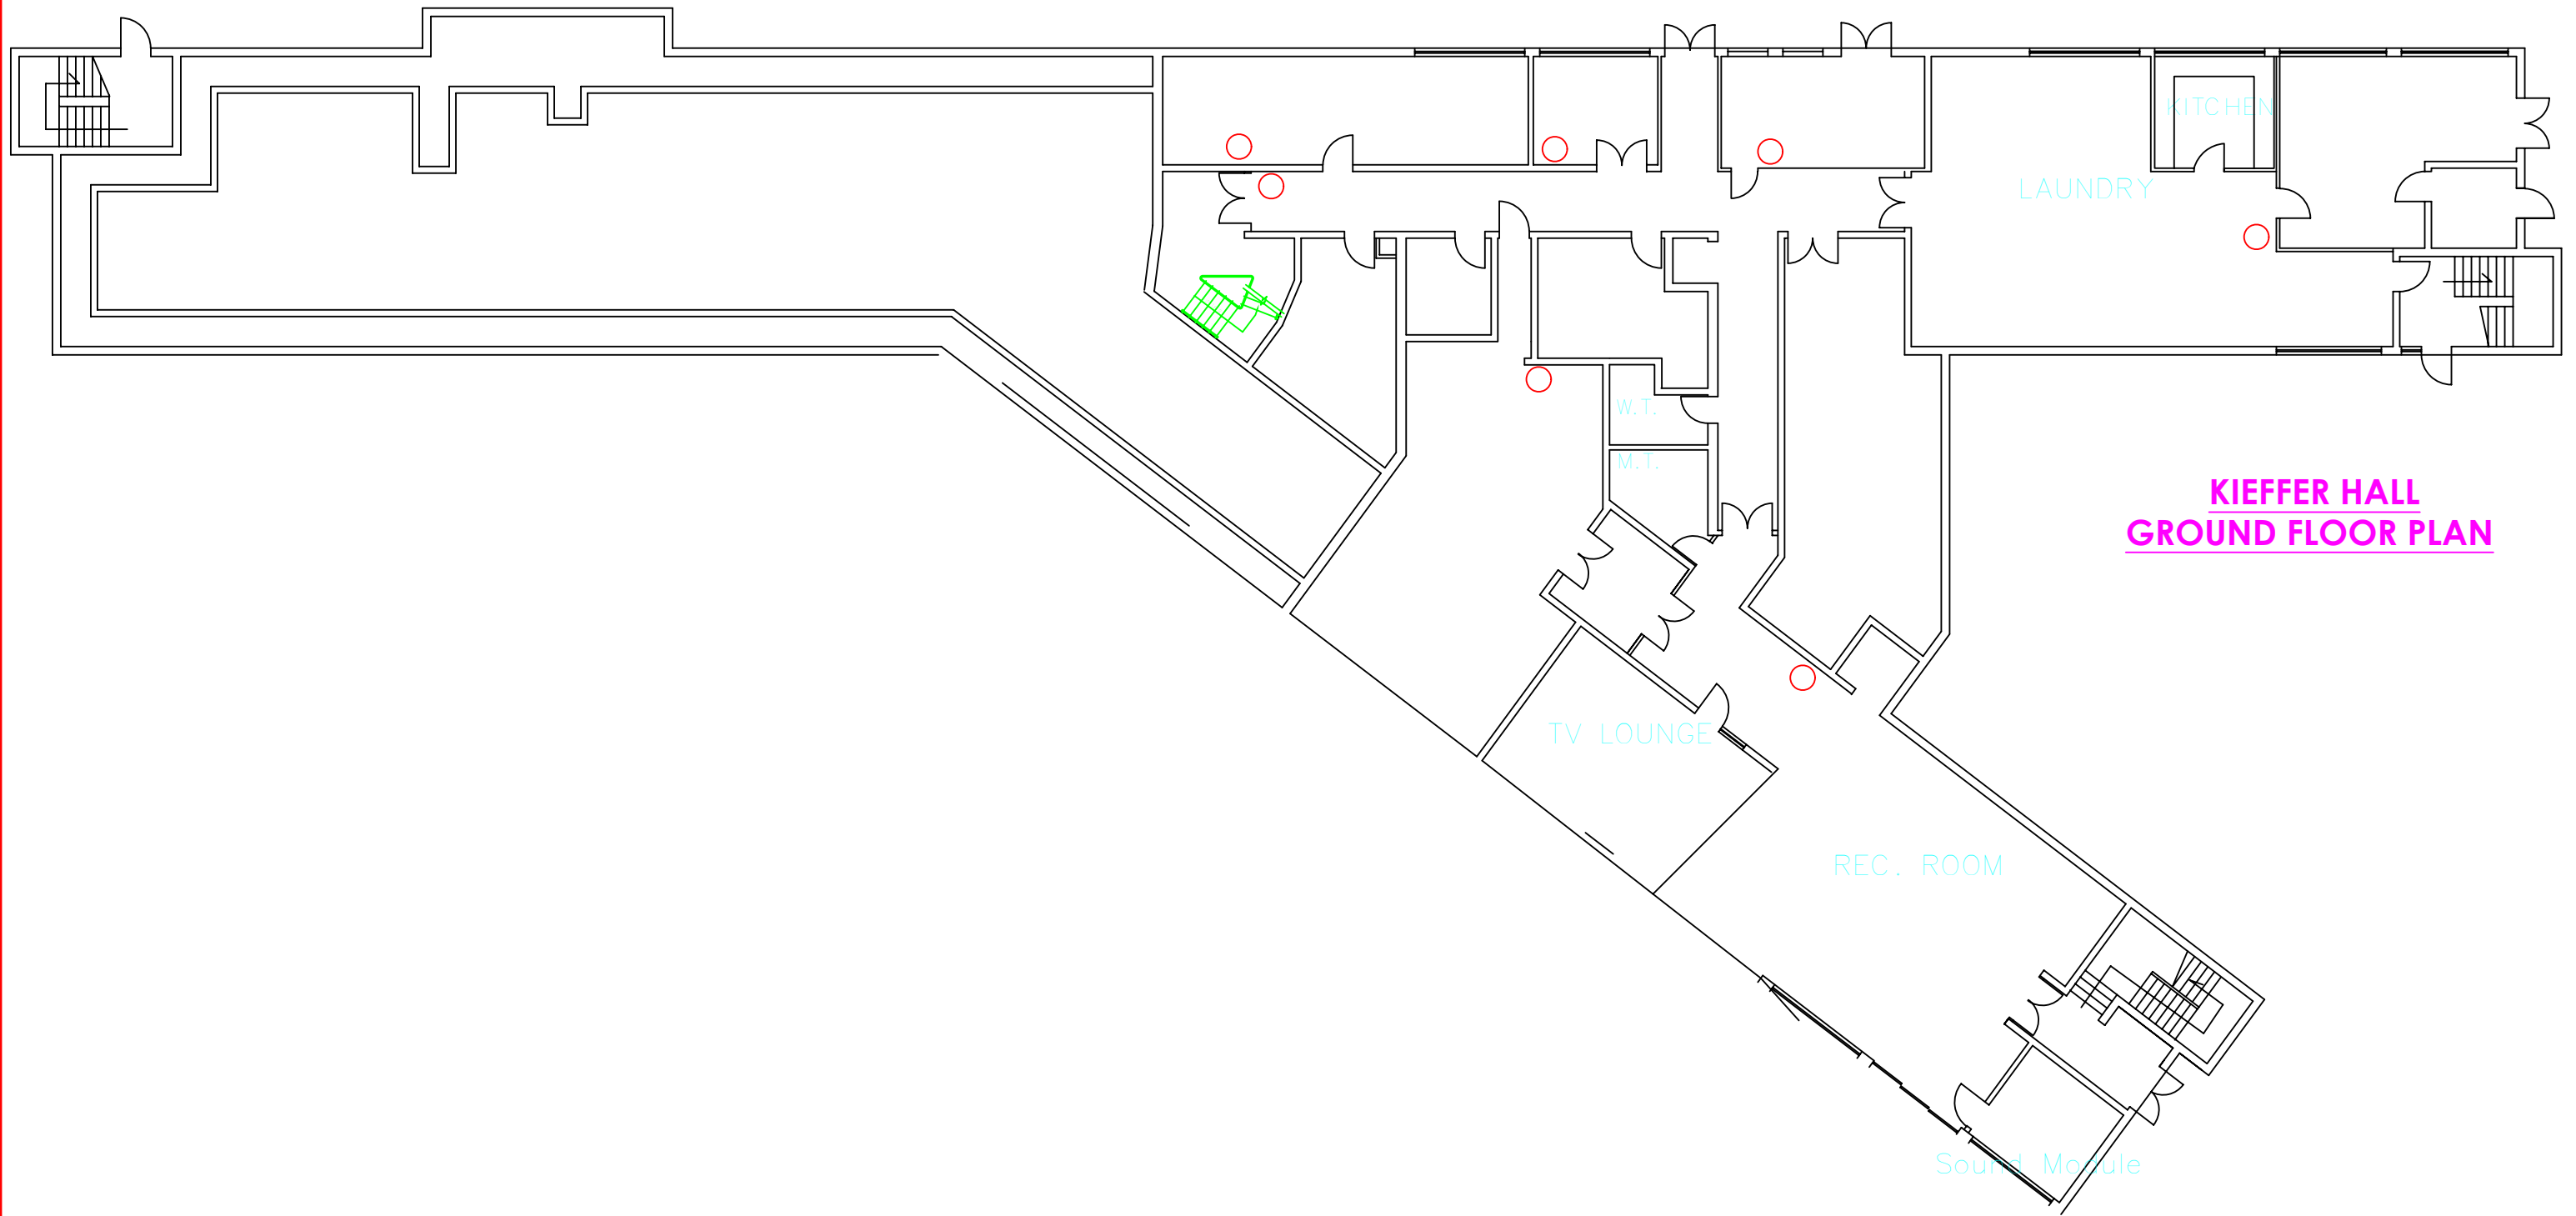

**KIEFFER HALL  
GROUND FLOOR PLAN**

**KIEFFER HALL  
GROUND FLOOR PLAN**

**KIEFFER HALL  
FIRST FLOOR PLAN**

**KIEFFER HALL  
SECOND FLOOR PLAN**

**KIEFFER HALL  
THIRD FLOOR PLAN**

**KIEFFER HALL**  
**GROUND FLOOR PLAN**

**KIEFFER HALL  
FIRST FLOOR PLAN**

**KIEFFER HALL  
SECOND FLOOR PLAN**

**KIEFFER HALL  
THIRD FLOOR PLAN**

## KIEFFER HALL

(Co-Ed)

Operable Windows

No Curtain Rods

Venetian Blinds provided

Furniture Sizes:

\*Closet (built-in)

\*Dresser (built-in)

Desk

Bed

Rug Size (9'x12')

KIEFFER HALL