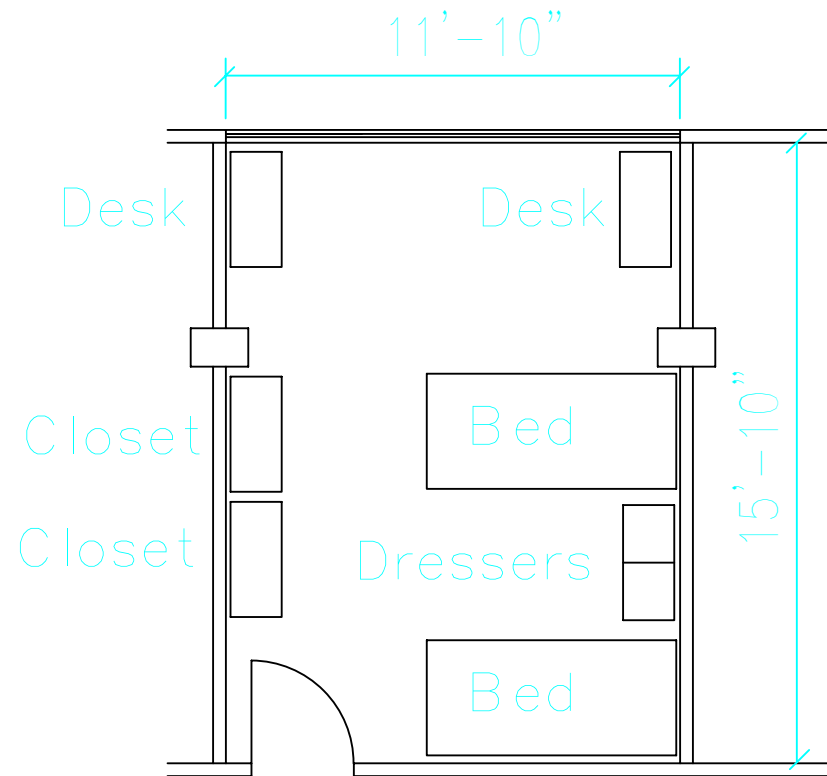

**KIEFFER HALL  
FIRST FLOOR PLAN**

**KIEFFER HALL  
SECOND FLOOR PLAN**

**KIEFFER HALL  
THIRD FLOOR PLAN**

## KIEFFER HALL

(Co-Ed)

Operable Windows

No Curtain Rods

Venetian Blinds provided

Furniture Sizes:

\*Closet (built-in)

\*Dresser (built-in)

Desk

Bed

Rug Size (9'x12')

KIEFFER HALL