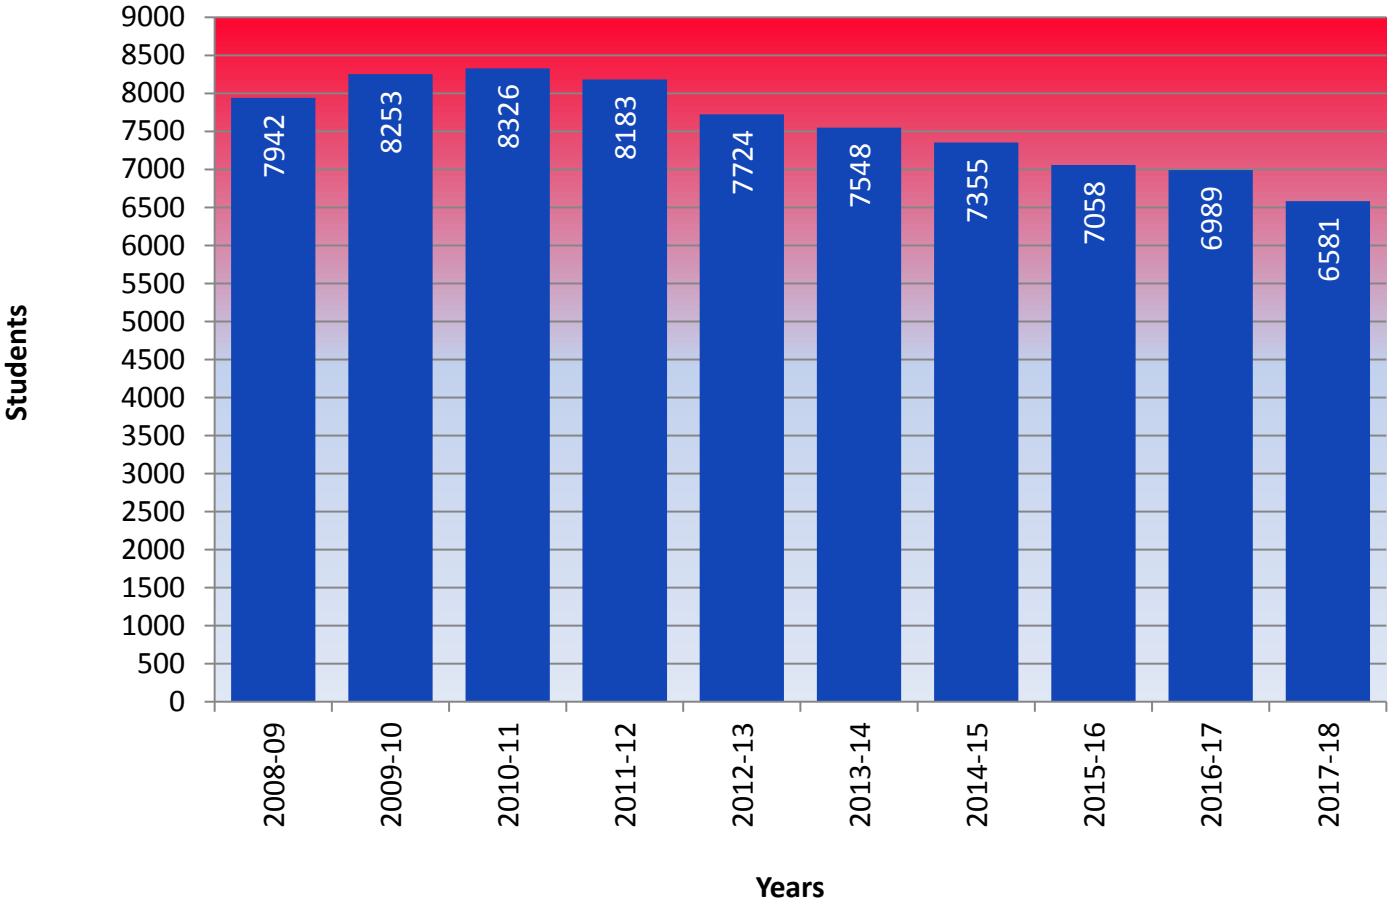

**Shippensburg University**  
**Total Fall Enrollment**  
*(10 Year Comparison)*

**Shippensburg University**  
**Most Popular Declared Majors - Fall 2017**

<b>Undergraduate</b>	<b># of Students</b>
Psychology	397
Criminal Justice	332
Biology	329
Management	296
Accounting	286
Marketing	247
Communication Journalism	240
Special Ed & Early Childhood	184
ECH Elem: Pre -K - 4	178
Social Work	163

**Most Popular Declared Majors - Fall 2017**

<b>Graduate</b>	<b># of Students</b>
Business Administration	242
Social Work	66
Curriculum & Instruction	62
Counseling-Mental Health	58
Education Leadership MED	34
Organizational Development & Leadership	33
Education Leadership EDD	31
Counseling-College Student Personnel Work	29
Public Administration	29
Reading Specialist	28