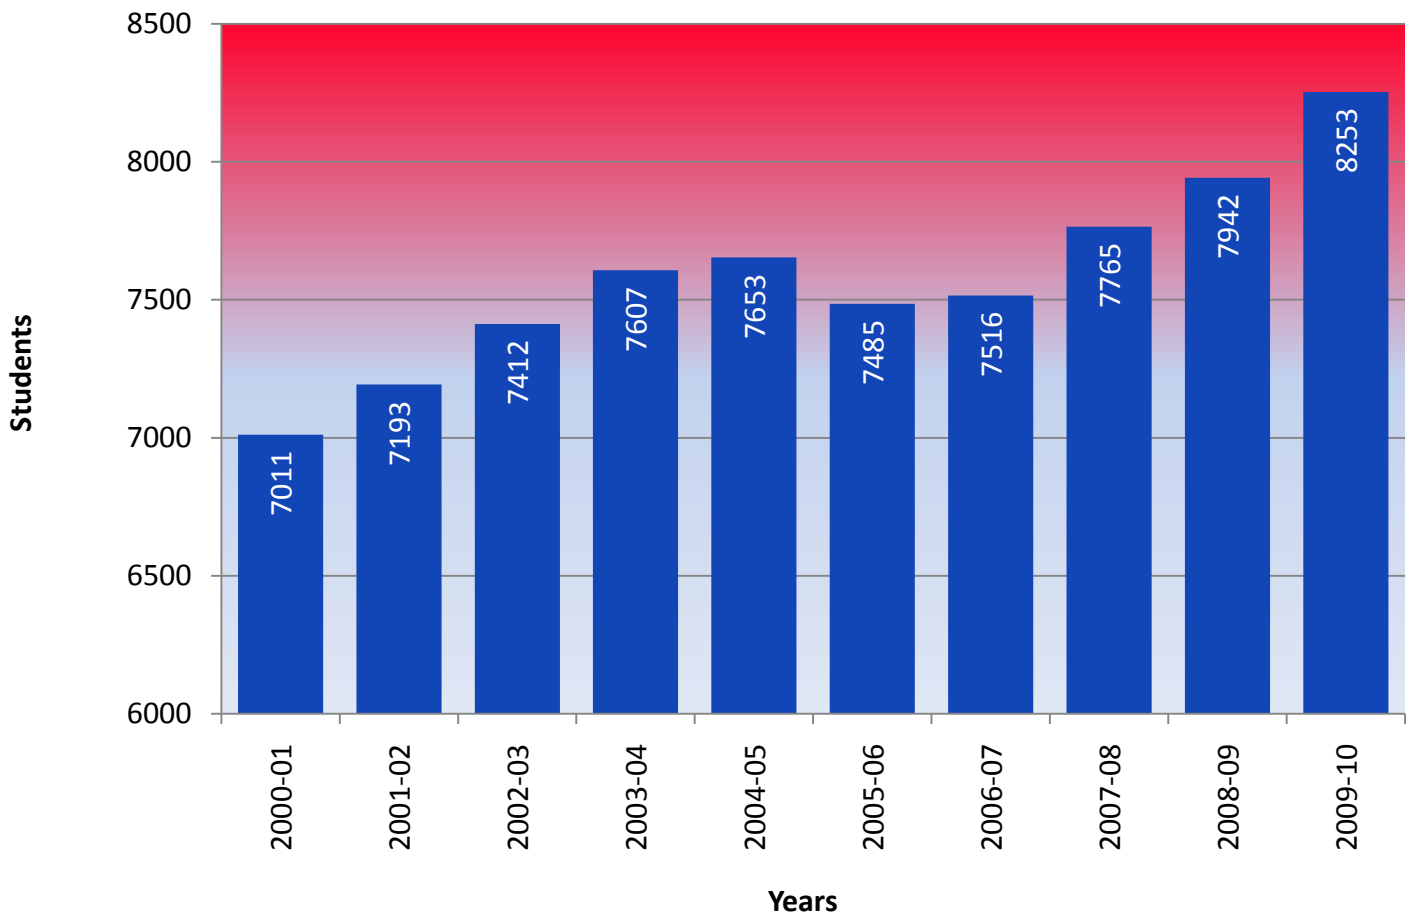

Shippensburg University
Total Fall Enrollment
(10 Year Comparison)

Shippensburg University
Most Popular Declared Majors - Fall 2009

Undergraduate	# of Students
Elementary Education	657
Psychology	401
Criminal Justice	431
Biology	344
Management	304
Marketing	262
Communication Journalism	298
Accounting	287
Business Administration	229
Education (General)	165