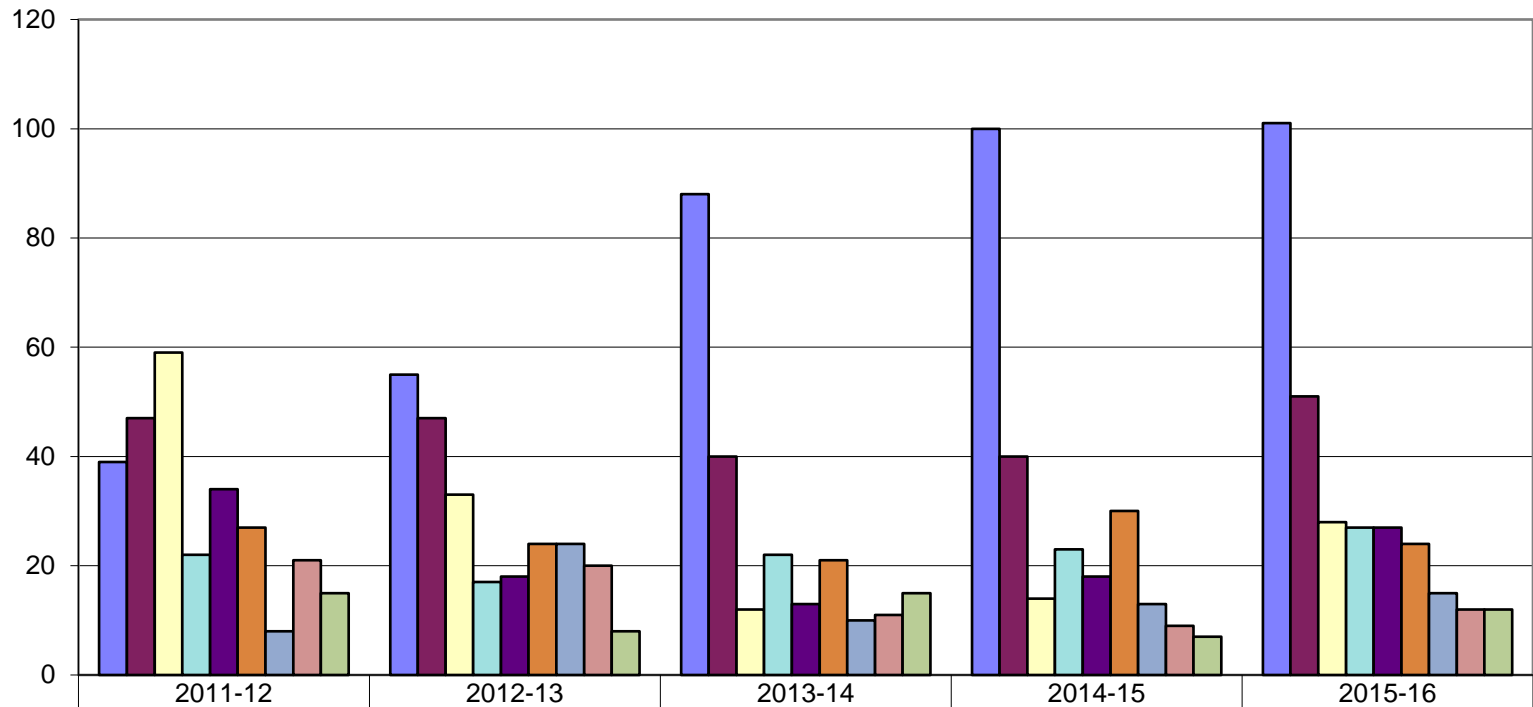

GRADUATE DEGREES

	2011-12	2012-13	2013-14	2014-15	2015-16
MBA	39	55	88	100	101
Counseling	47	47	40	40	51
Special Education	59	33	12	14	28
Social Work	22	17	22	23	27
Admin of Justice	34	18	13	18	27
Org. Dev. & Leadership	27	24	21	30	24
History	8	24	10	13	15
Education Admin	21	20	11	9	12
Public Administration	15	8	15	7	12