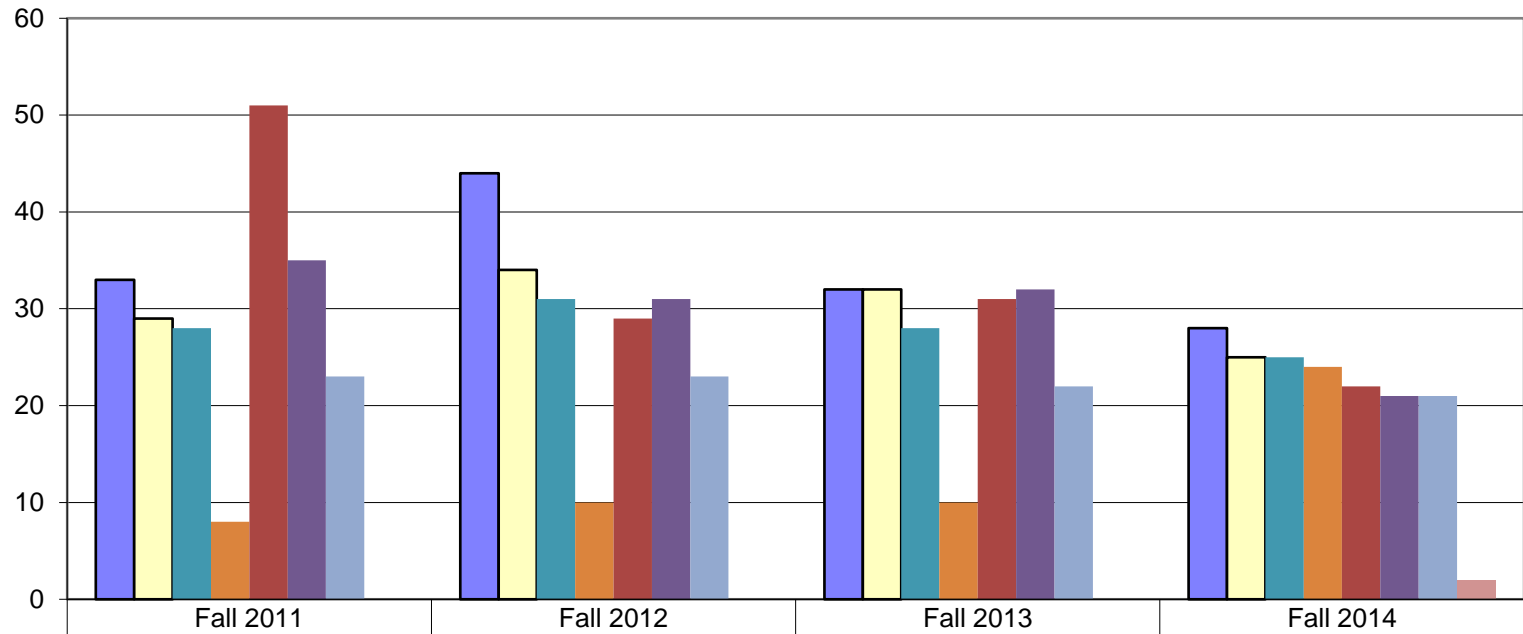

GRADUATE HEADCOUNTS

	Fall 2011	Fall 2012	Fall 2013	Fall 2014
History	33	44	32	28
Biology	29	34	32	25
Psychology	28	31	28	25
Computer Sci.	8	10	10	24
Edu. Adm.	51	29	31	22
Public Adm.	35	31	32	21
Comm. Studies	23	23	22	21
Bus Post Bach Certs.	0	0	0	2