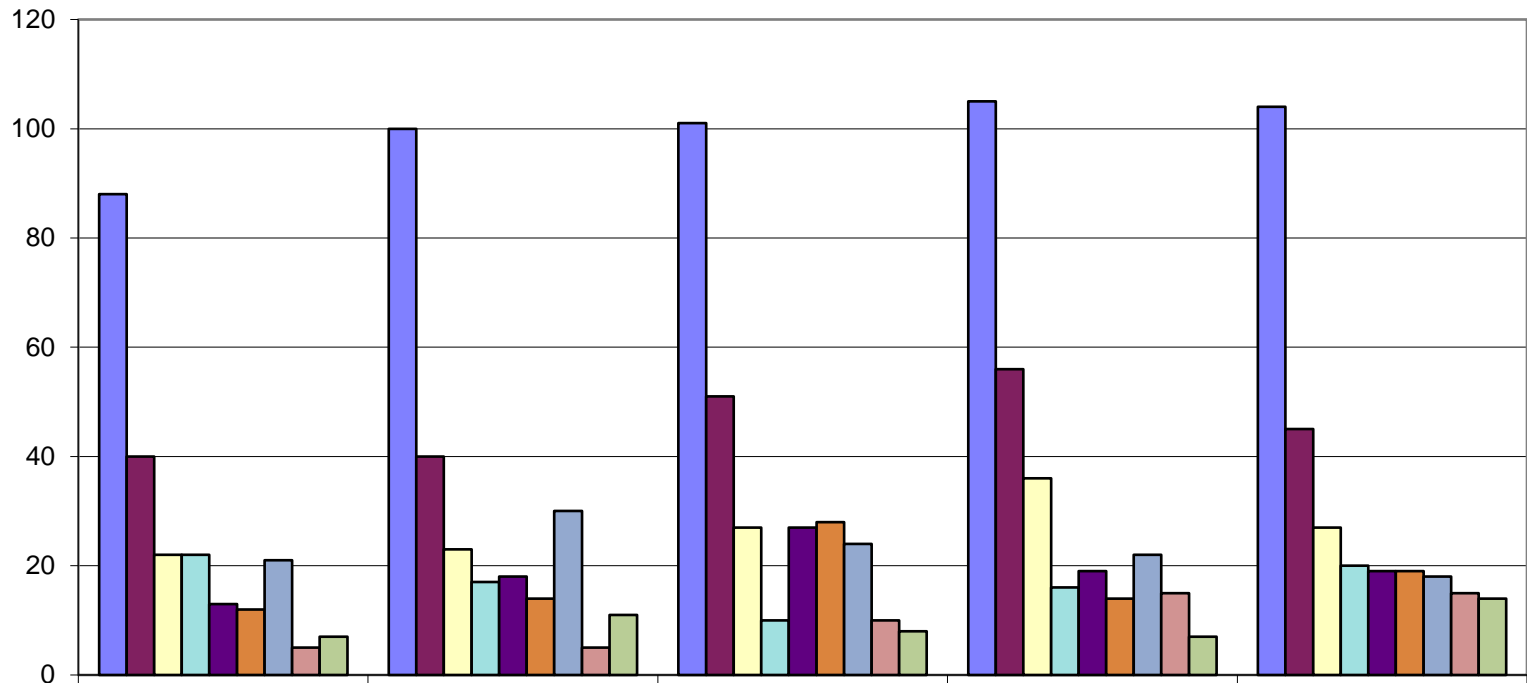

GRADUATE DEGREES

	2013-14	2014-15	2015-16	2016-17	2017-18
■ MBA	88	100	101	105	104
■ Counseling	40	40	51	56	45
■ Social Work	22	23	27	36	27
■ Curriculum & Instruction	22	17	10	16	20
■ Admin of Justice	13	18	27	19	19
■ Special Education	12	14	28	14	19
■ Org Dev & Leadership	21	30	24	22	18
■ Computer Science	5	5	10	15	15
■ Reading Specialist	7	11	8	7	14