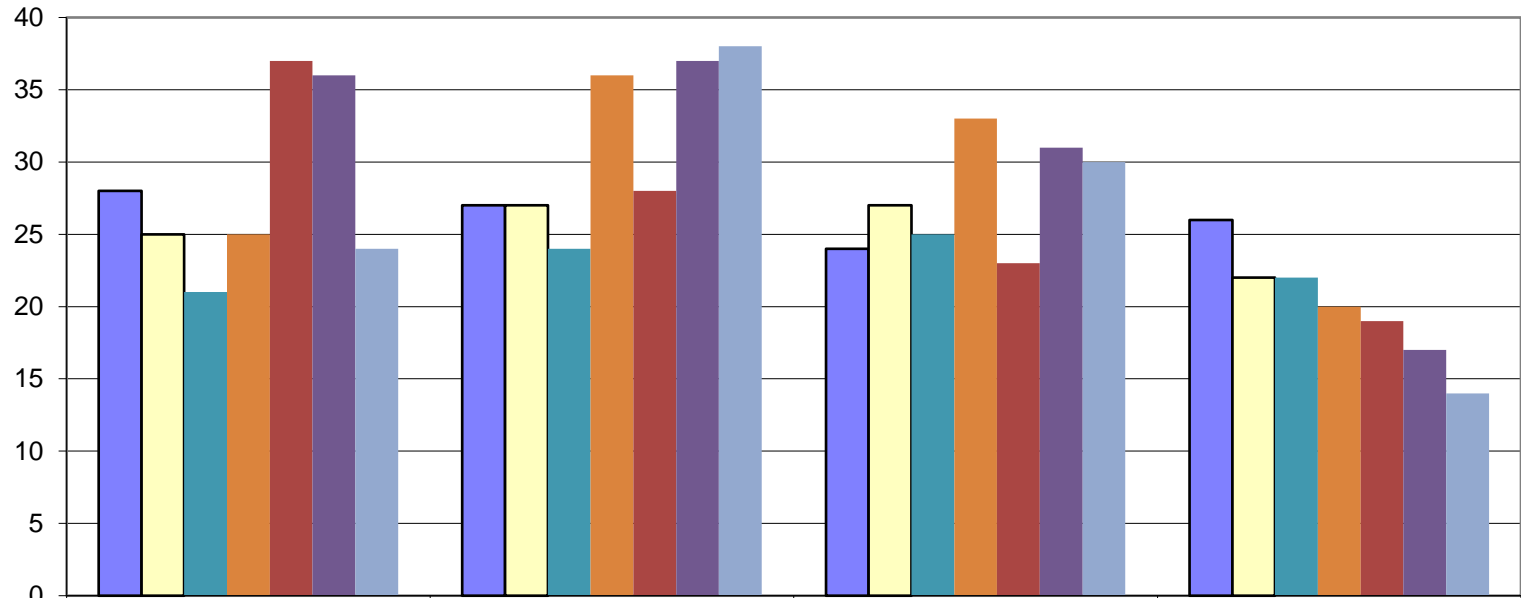

GRADUATE HEADCOUNTS

	Fall 2014	Fall 2015	Fall 2016	Fall 2017
History	28	27	24	26
Psychology	25	27	27	22
Comm. Studies	21	24	25	22
Biology	25	36	33	20
Geoenv. Studies	37	28	23	19
Adm. of Justice	36	37	31	17
Computer Sci.	24	38	30	14