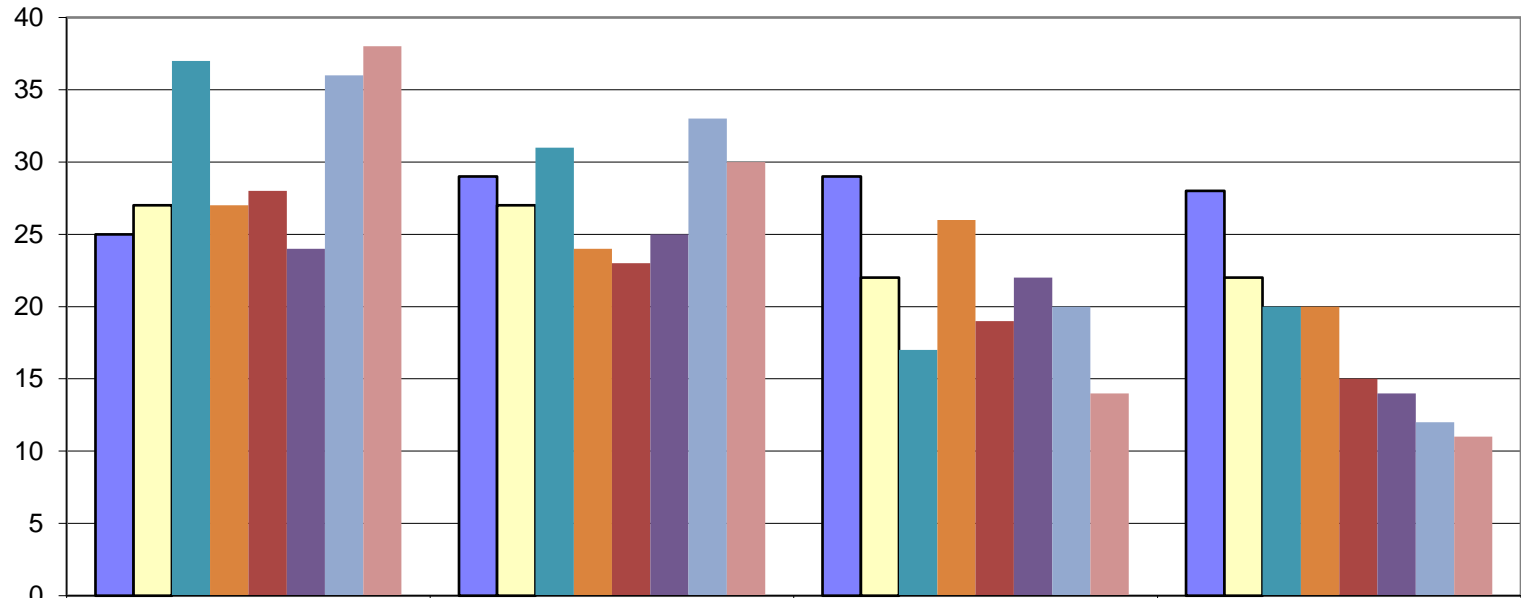

GRADUATE HEADCOUNTS

	Fall 2015	Fall 2016	Fall 2017	Fall 2018
Public Adm.	25	29	29	28
Psychology	27	27	22	22
Adm. of Justice	37	31	17	20
History	27	24	26	20
Geoenv. Studies	28	23	19	15
Comm. Studies	24	25	22	14
Biology	36	33	20	12
Computer Sci.	38	30	14	11