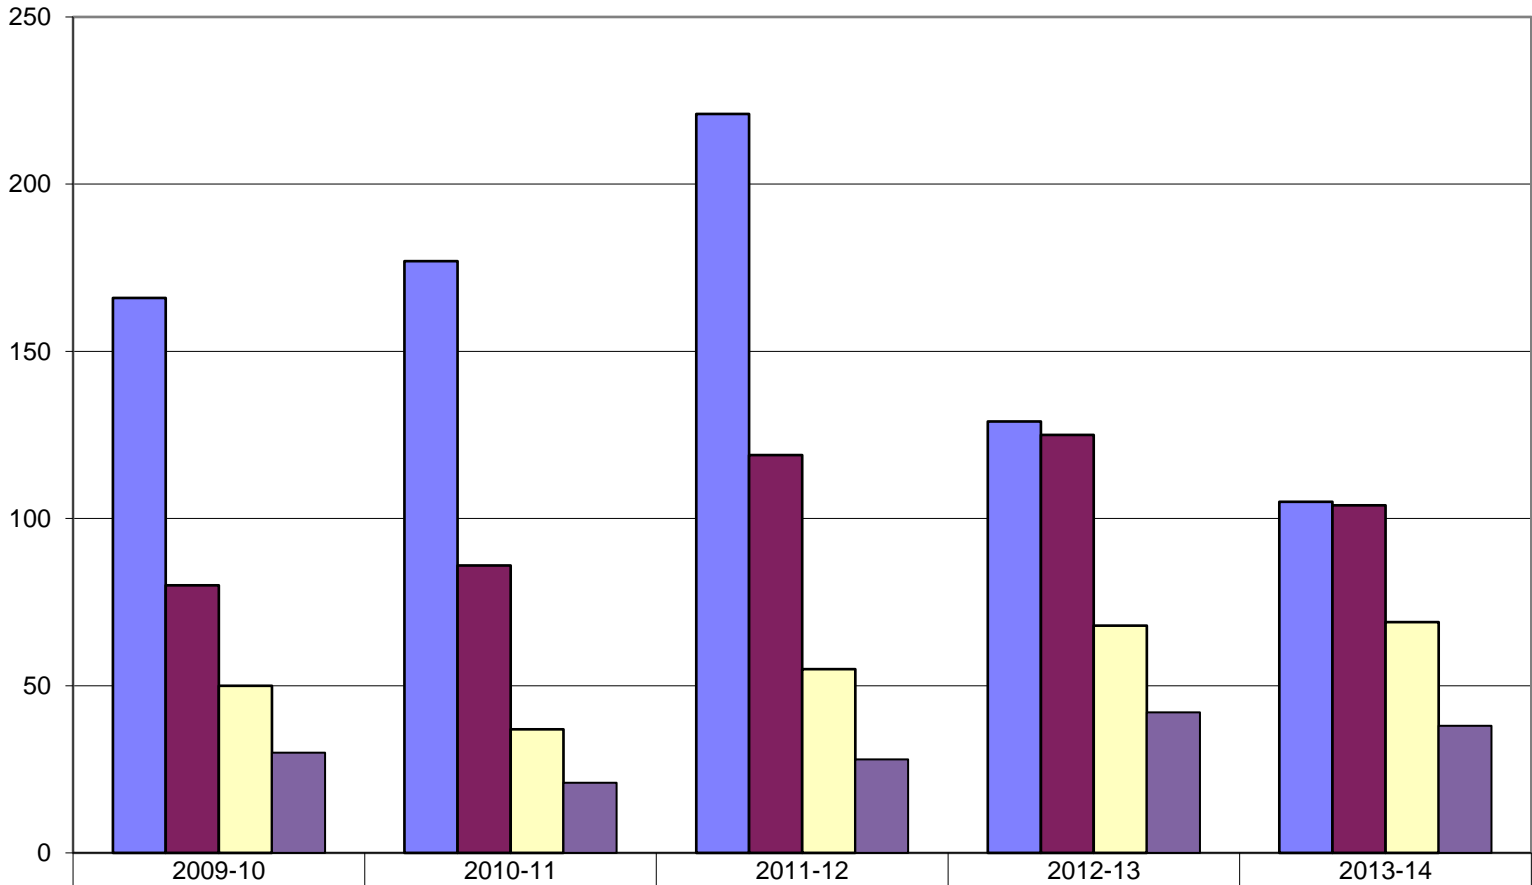

UNDERGRADUATE DEGREES - Education & Human Services

■ ELE. EDUC.	166	177	221	129	105
■ CRIM. JUSTICE	80	86	119	125	104
■ SOCIAL WORK	50	37	55	68	69
■ EXER SCIENCE	30	21	28	42	38