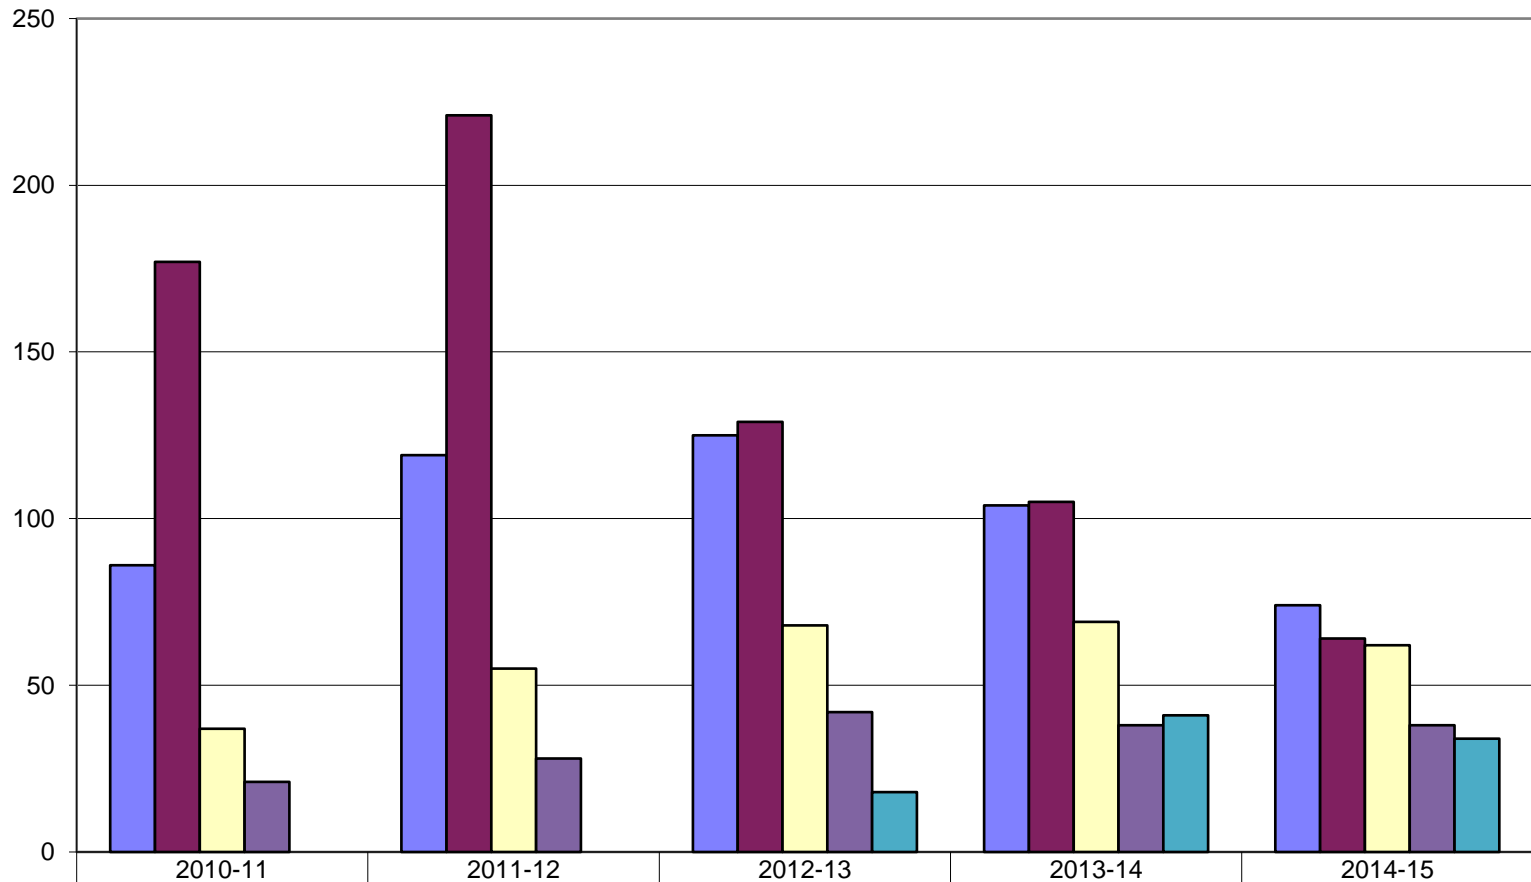

## UNDERGRADUATE DEGREES - Education & Human Services

■ CRIM. JUSTICE	86	119	125	104	74
■ ELE. EDUC.	177	221	129	105	64
■ SOCIAL WORK	37	55	68	69	62
■ EXER SCIENCE	21	28	42	38	38
■ MID LEV/ EL ED	0	0	18	41	34