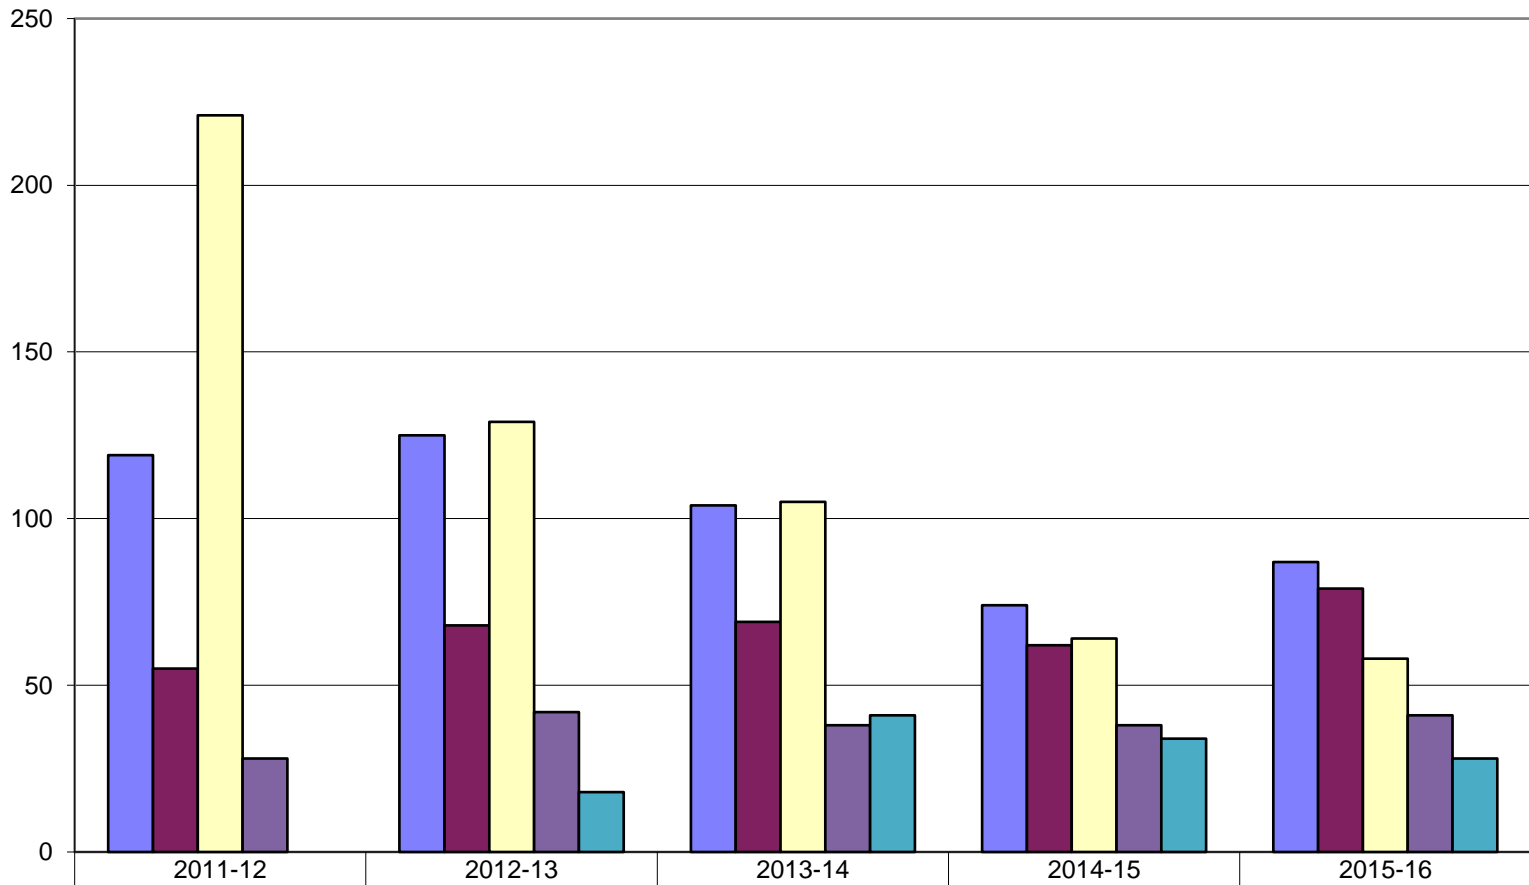

UNDERGRADUATE DEGREES - Education & Human Services

■ CRIM. JUSTICE	119	125	104	74	87
■ SOCIAL WORK	55	68	69	62	79
■ ELE. EDUC.	221	129	105	64	58
■ EXER SCIENCE	28	42	38	38	41
■ MID LEV/ EL ED	0	18	41	34	28