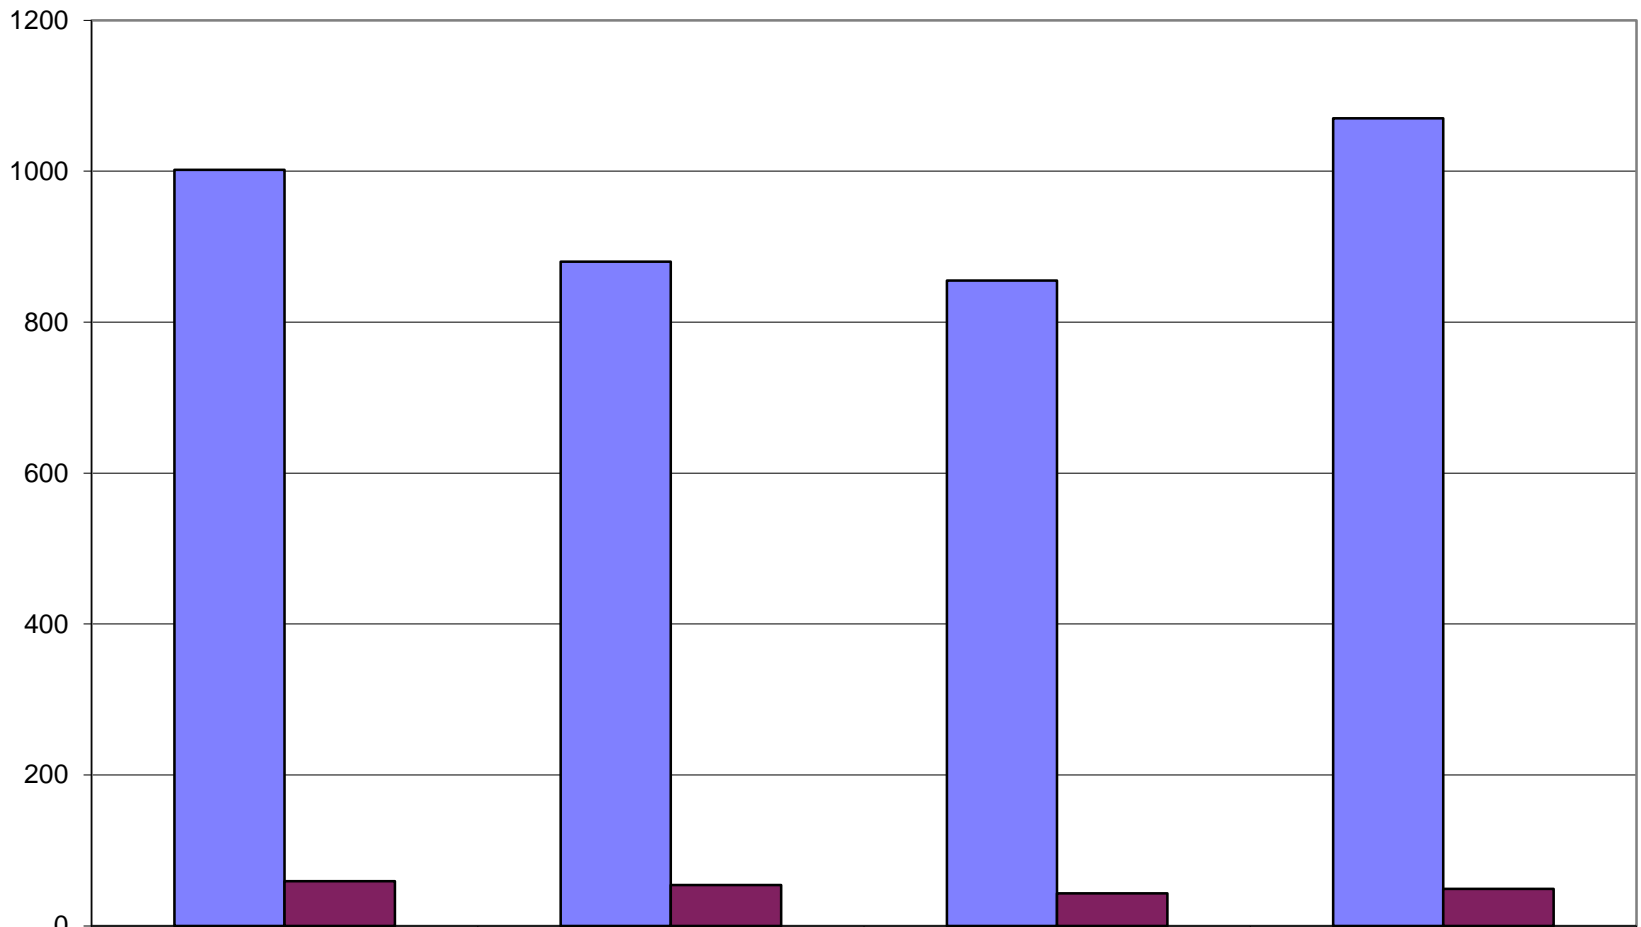

## UNDERGRADUATE HEADCOUNTS-Undeclared & Non-Degree

■ UNDECLARED	1002	880	855	1070
■ NON-DEGREE	59	54	43	49