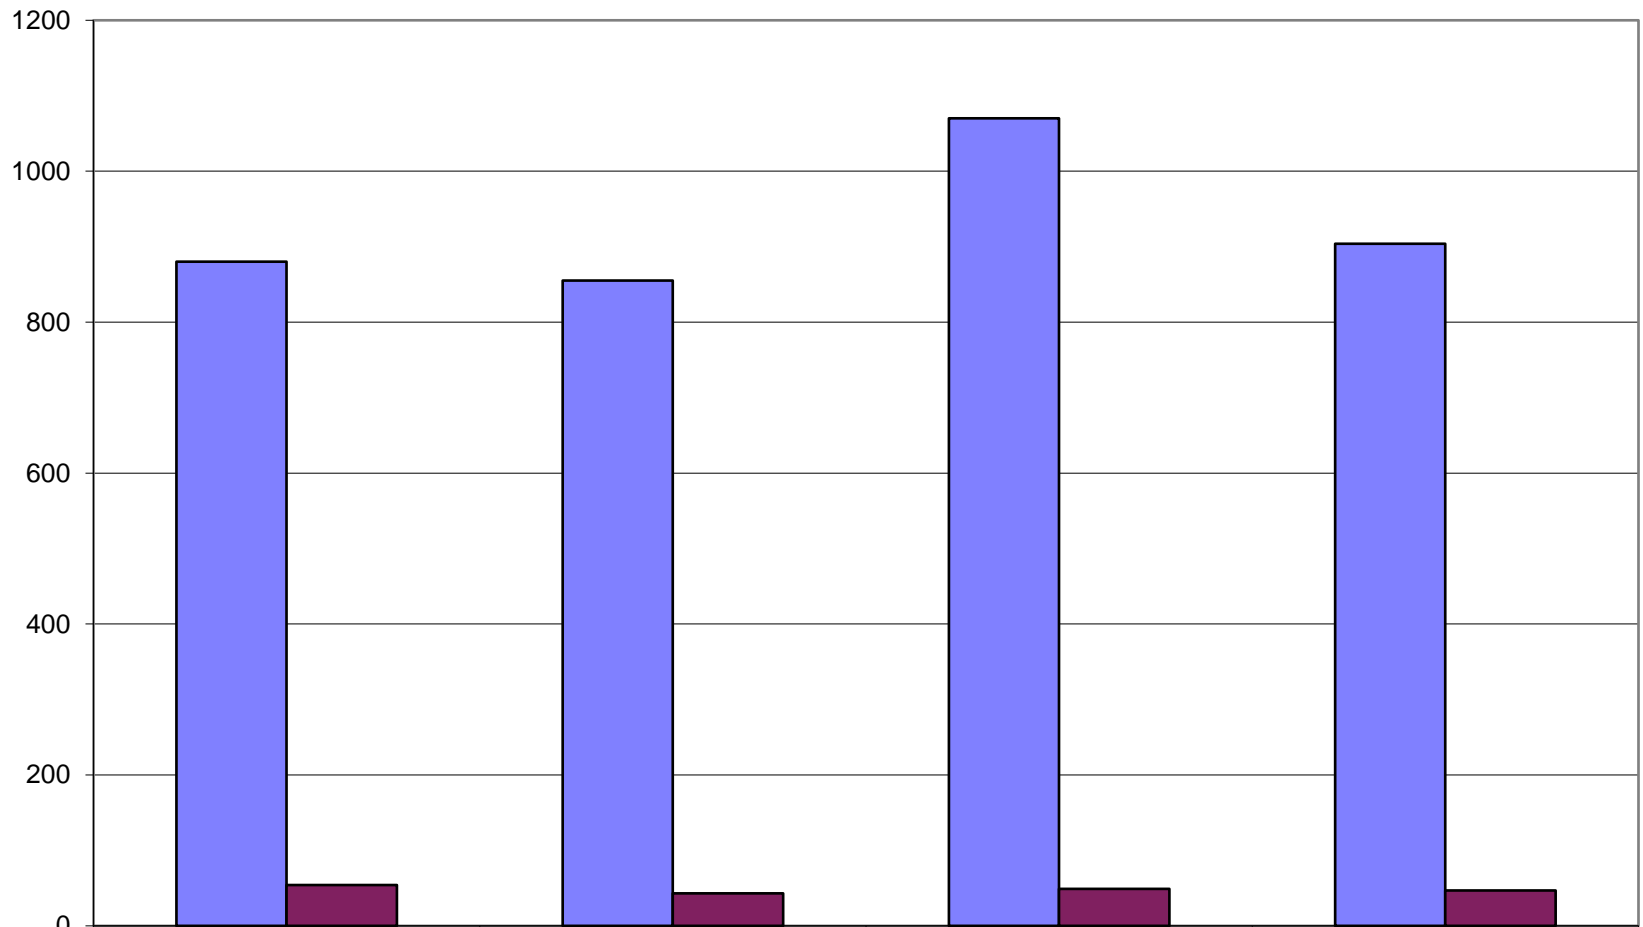

UNDERGRADUATE HEADCOUNTS-Undeclared & Non-Degree

	Fall 2009	Fall 2010	Fall 2011	Fall 2012
■ UNDECLARED	880	855	1070	904
■ NON-DEGREE	54	43	49	47