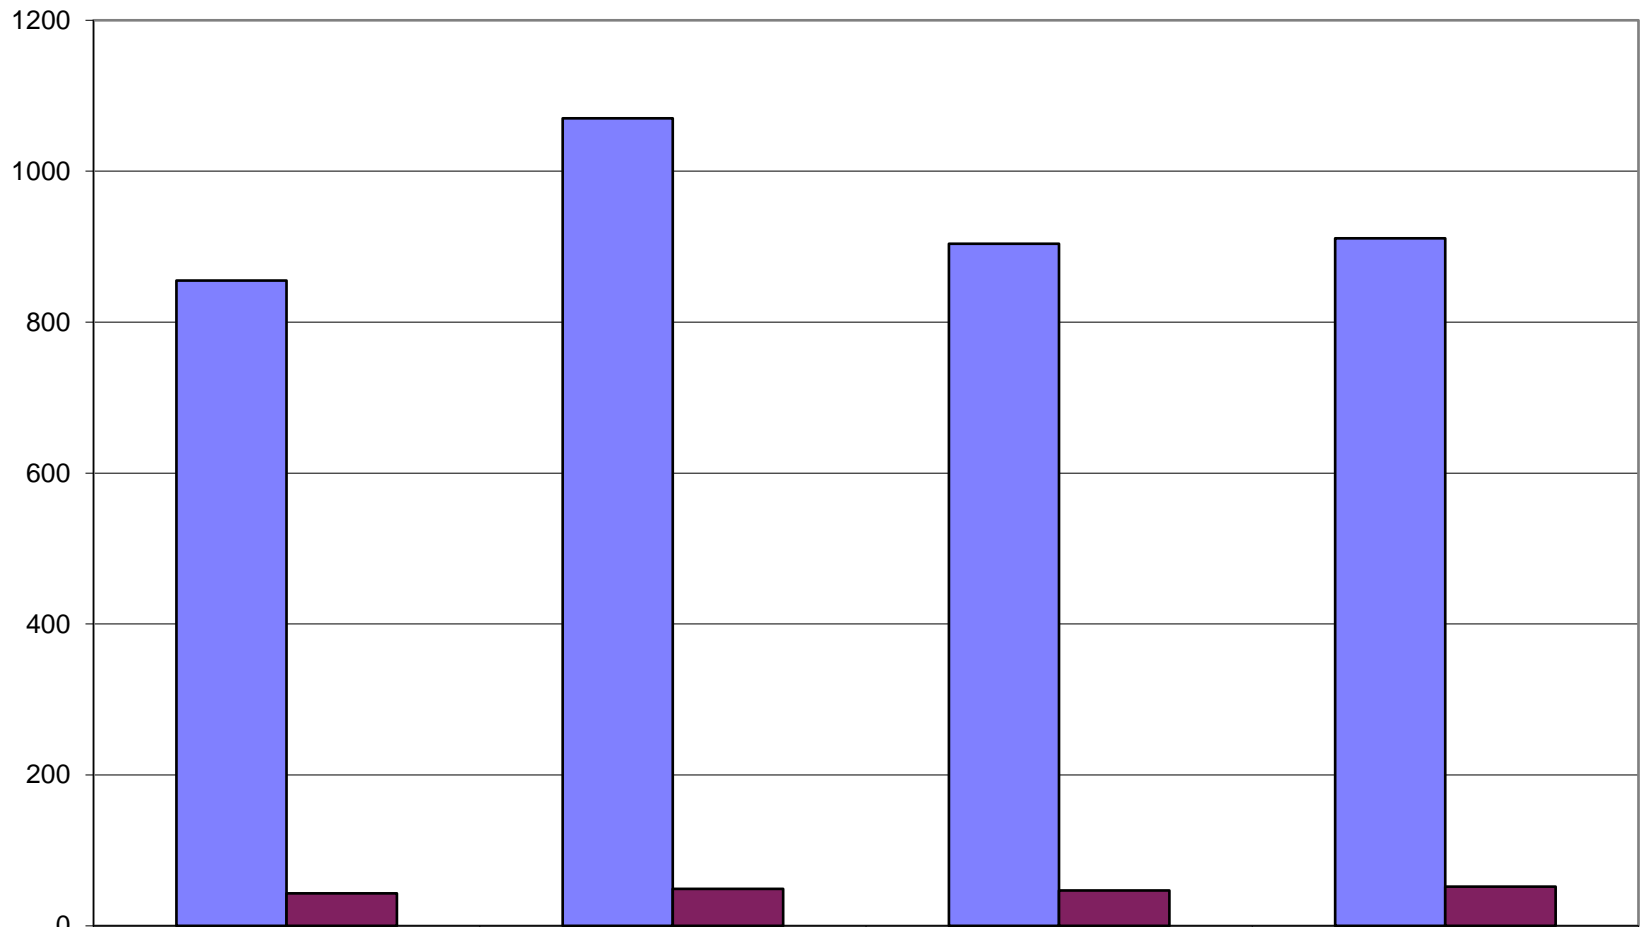

UNDERGRADUATE HEADCOUNTS-Undeclared & Non-Degree

	Fall 2010	Fall 2011	Fall 2012	Fall 2013
UNDECLARED	855	1070	904	911
NON-DEGREE	43	49	47	52