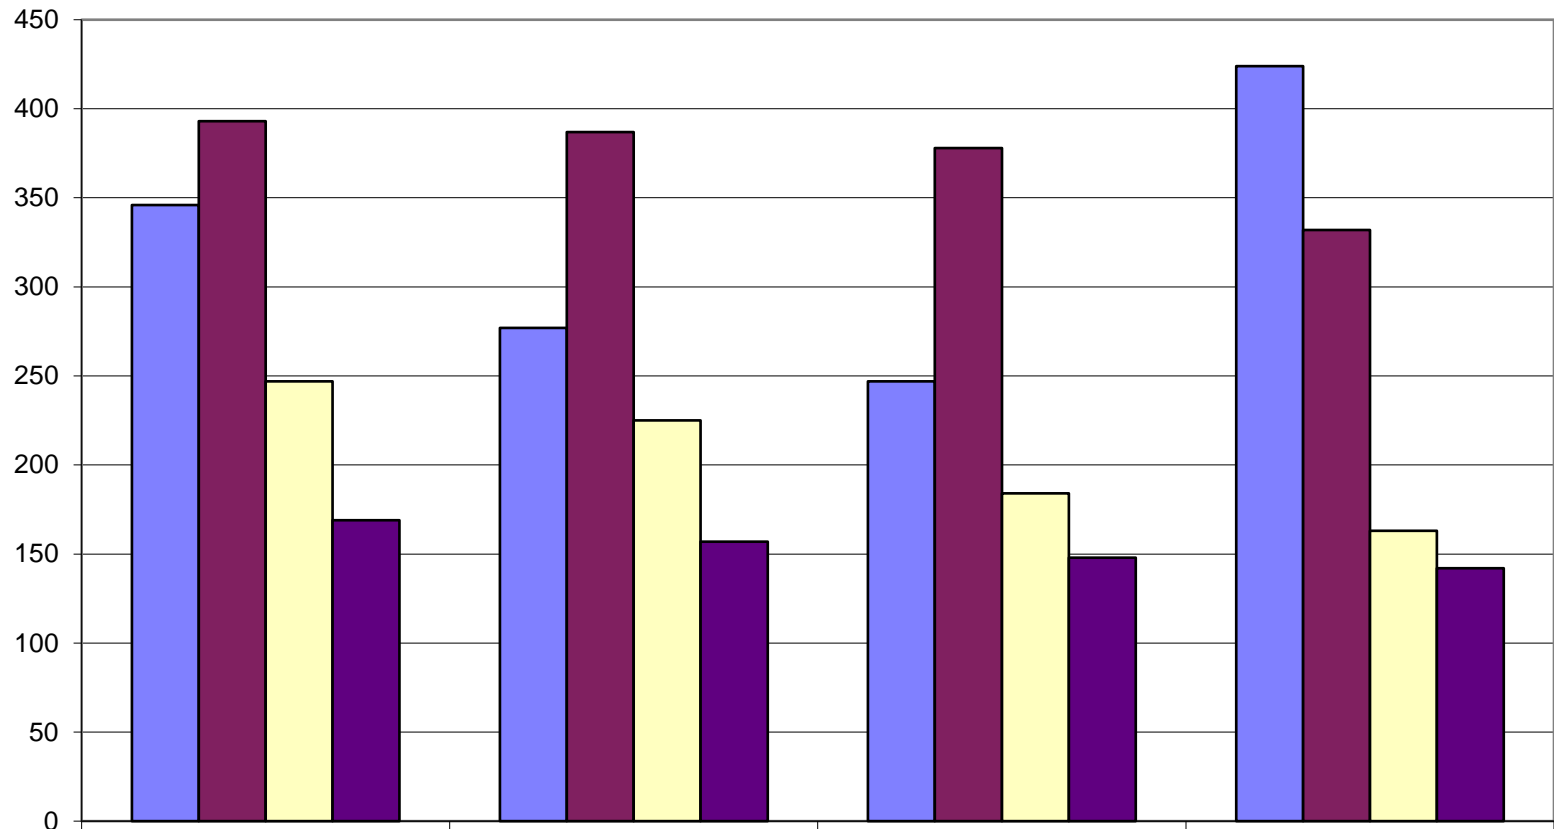

UNDERGRADUATE HEADCOUNTS-Education & Human Services

	Fall 2014	Fall 2015	Fall 2016	Fall 2017
■ ECH ELEM MID ED	346	277	247	424
■ CRIMINAL JUST.	393	387	378	332
■ SOCIAL WORK	247	225	184	163
■ EXERCISE SCIENCE	169	157	148	142