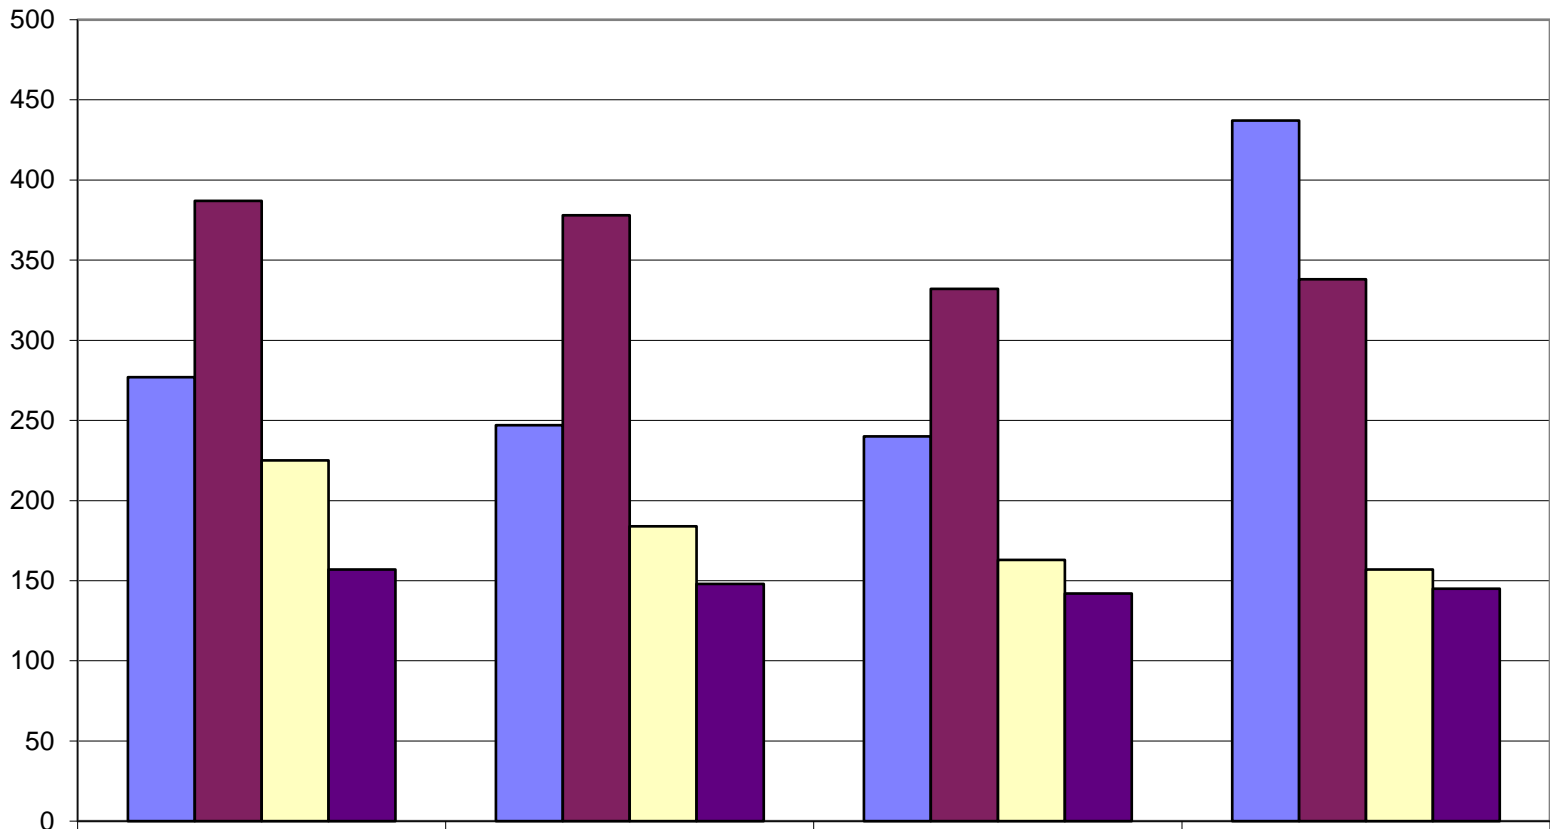

UNDERGRADUATE HEADCOUNTS-Education & Human Services

	Fall 2015	Fall 2016	Fall 2017	Fall 2018
■ ECH ELEM MID ED	277	247	240	437
■ CRIMINAL JUST.	387	378	332	338
■ SOCIAL WORK	225	184	163	157
■ EXERCISE SCIENCE	157	148	142	145