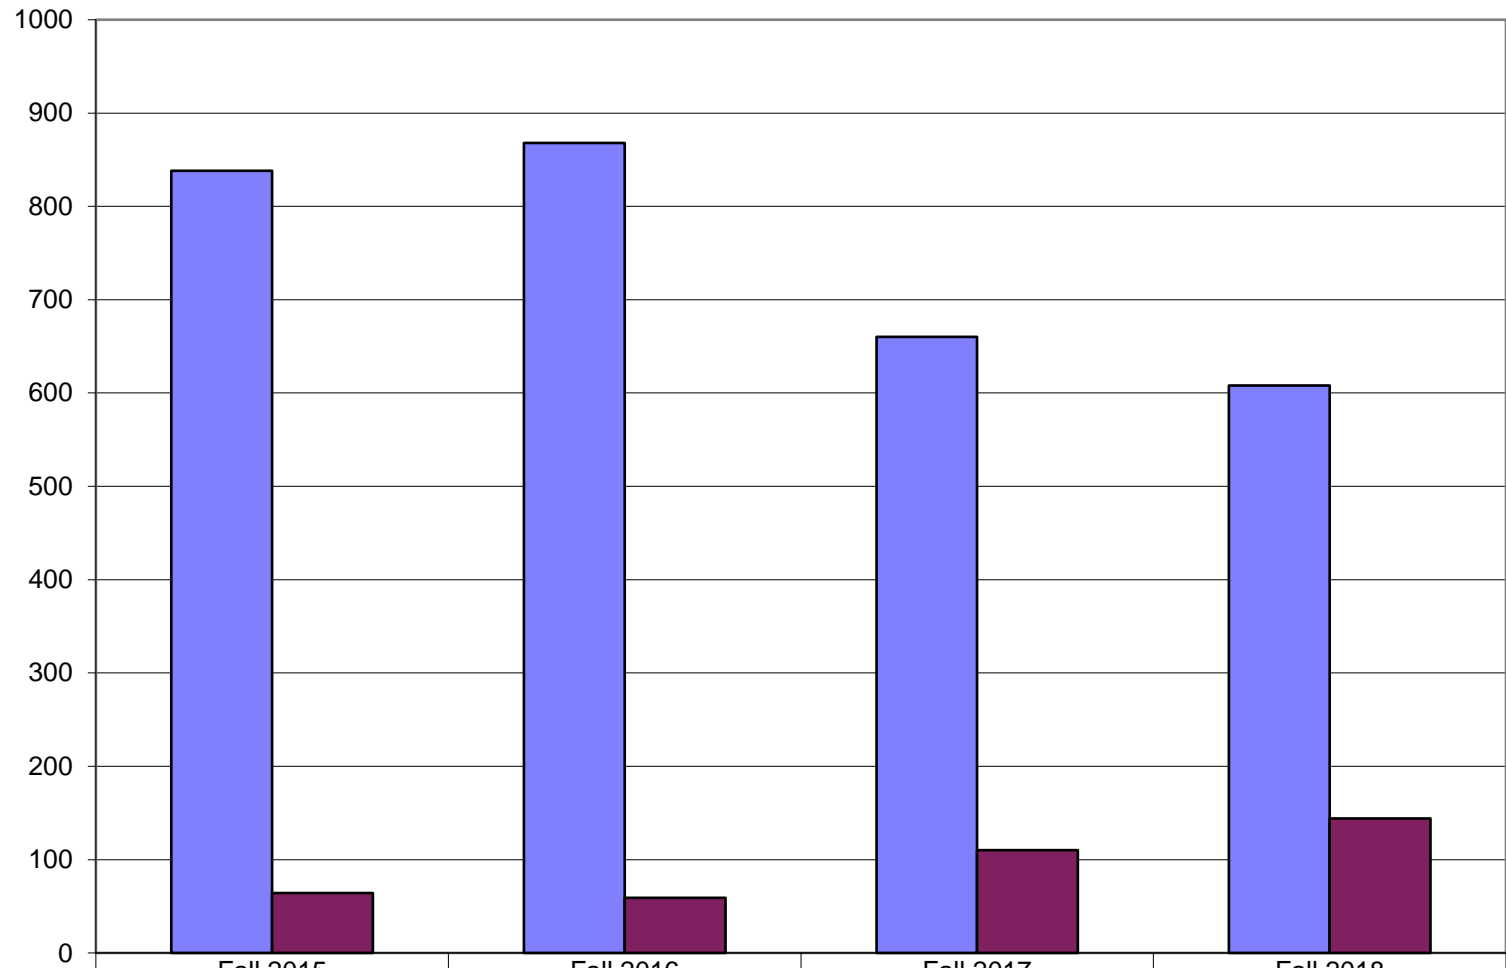

## UNDERGRADUATE HEADCOUNTS-Exploratory Studies & Non-Degree

■ EXPLORATORY STUDIES	838	868	660	608
■ NON-DEGREE	64	59	110	144