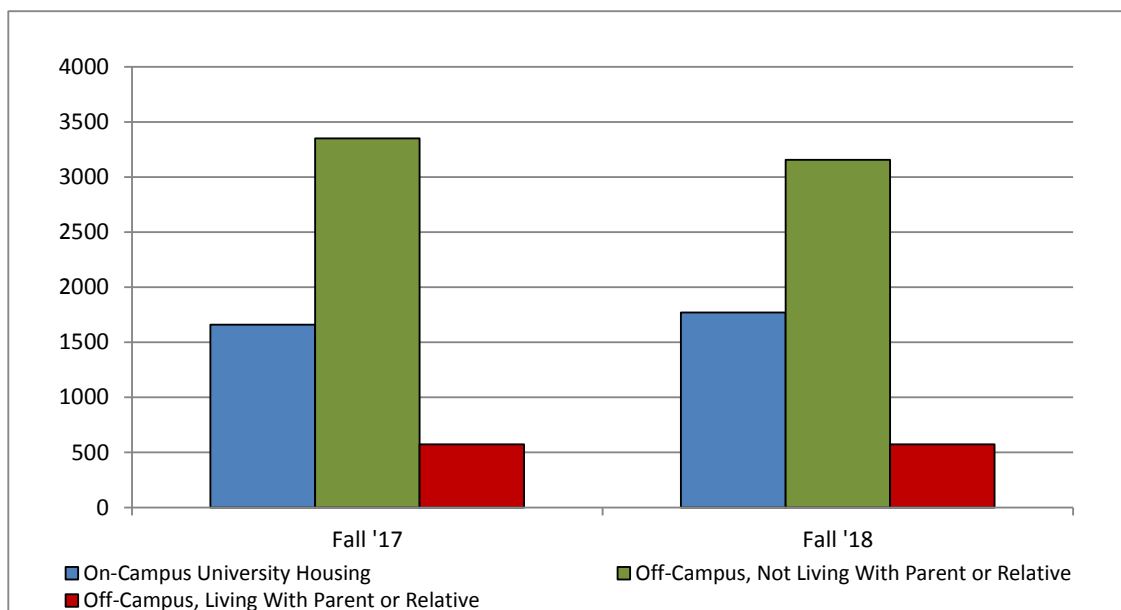

## UNDERGRADUATE HEADCOUNT BY RESIDENCE AND CLASS LEVEL

	Fall '17	Fall '18
<b>On-Campus University Housing</b>		
Freshmen	1181	1327
Sophomore	293	284
Junior	126	94
Senior	60	66
Non-Degree	1	0
<b>TOTAL</b>	<b>1661</b>	<b>1771</b>
<b>Off-Campus, Not Living With Parent or Relative</b>		
Freshmen	327	293
Sophomore	827	740
Junior	1018	917
Senior	1073	1062
Non-Degree	106	144
<b>TOTAL</b>	<b>3351</b>	<b>3156</b>
<b>Off-Campus, Living With Parent or Relative</b>		
Freshmen	182	173
Sophomore	142	128
Junior	116	141
Senior	130	132
Non-Degree	3	0
<b>TOTAL</b>	<b>573</b>	<b>574</b>
<b>UNDERGRADUATE TOTAL</b>	<b>5585</b>	<b>5501</b>

\*Classifications changed in Fall 2017