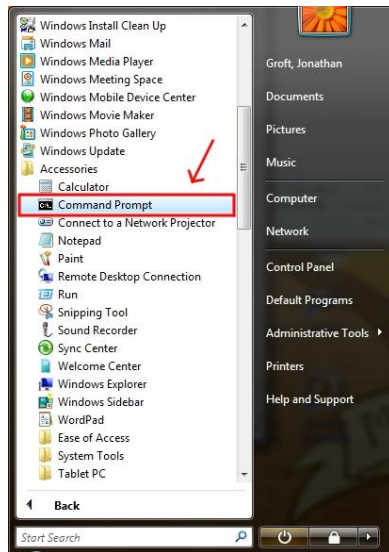

Finding Network Information

1) Open a command prompt

- Start -> All Programs -> Accessories -> Command Prompt

2) At the command line type "ipconfig /all" (without the quotes).

3) This will bring up all info for your PC network connections.

- Included will be "Wireless LAN adapter Wireless Network Connection" and "Ethernet adapter Local Area Connection".
- Each of these will include an "IPv4 Address" (a.k.a. IP address) and "Physical Address" (a.k.a. MAC Address).